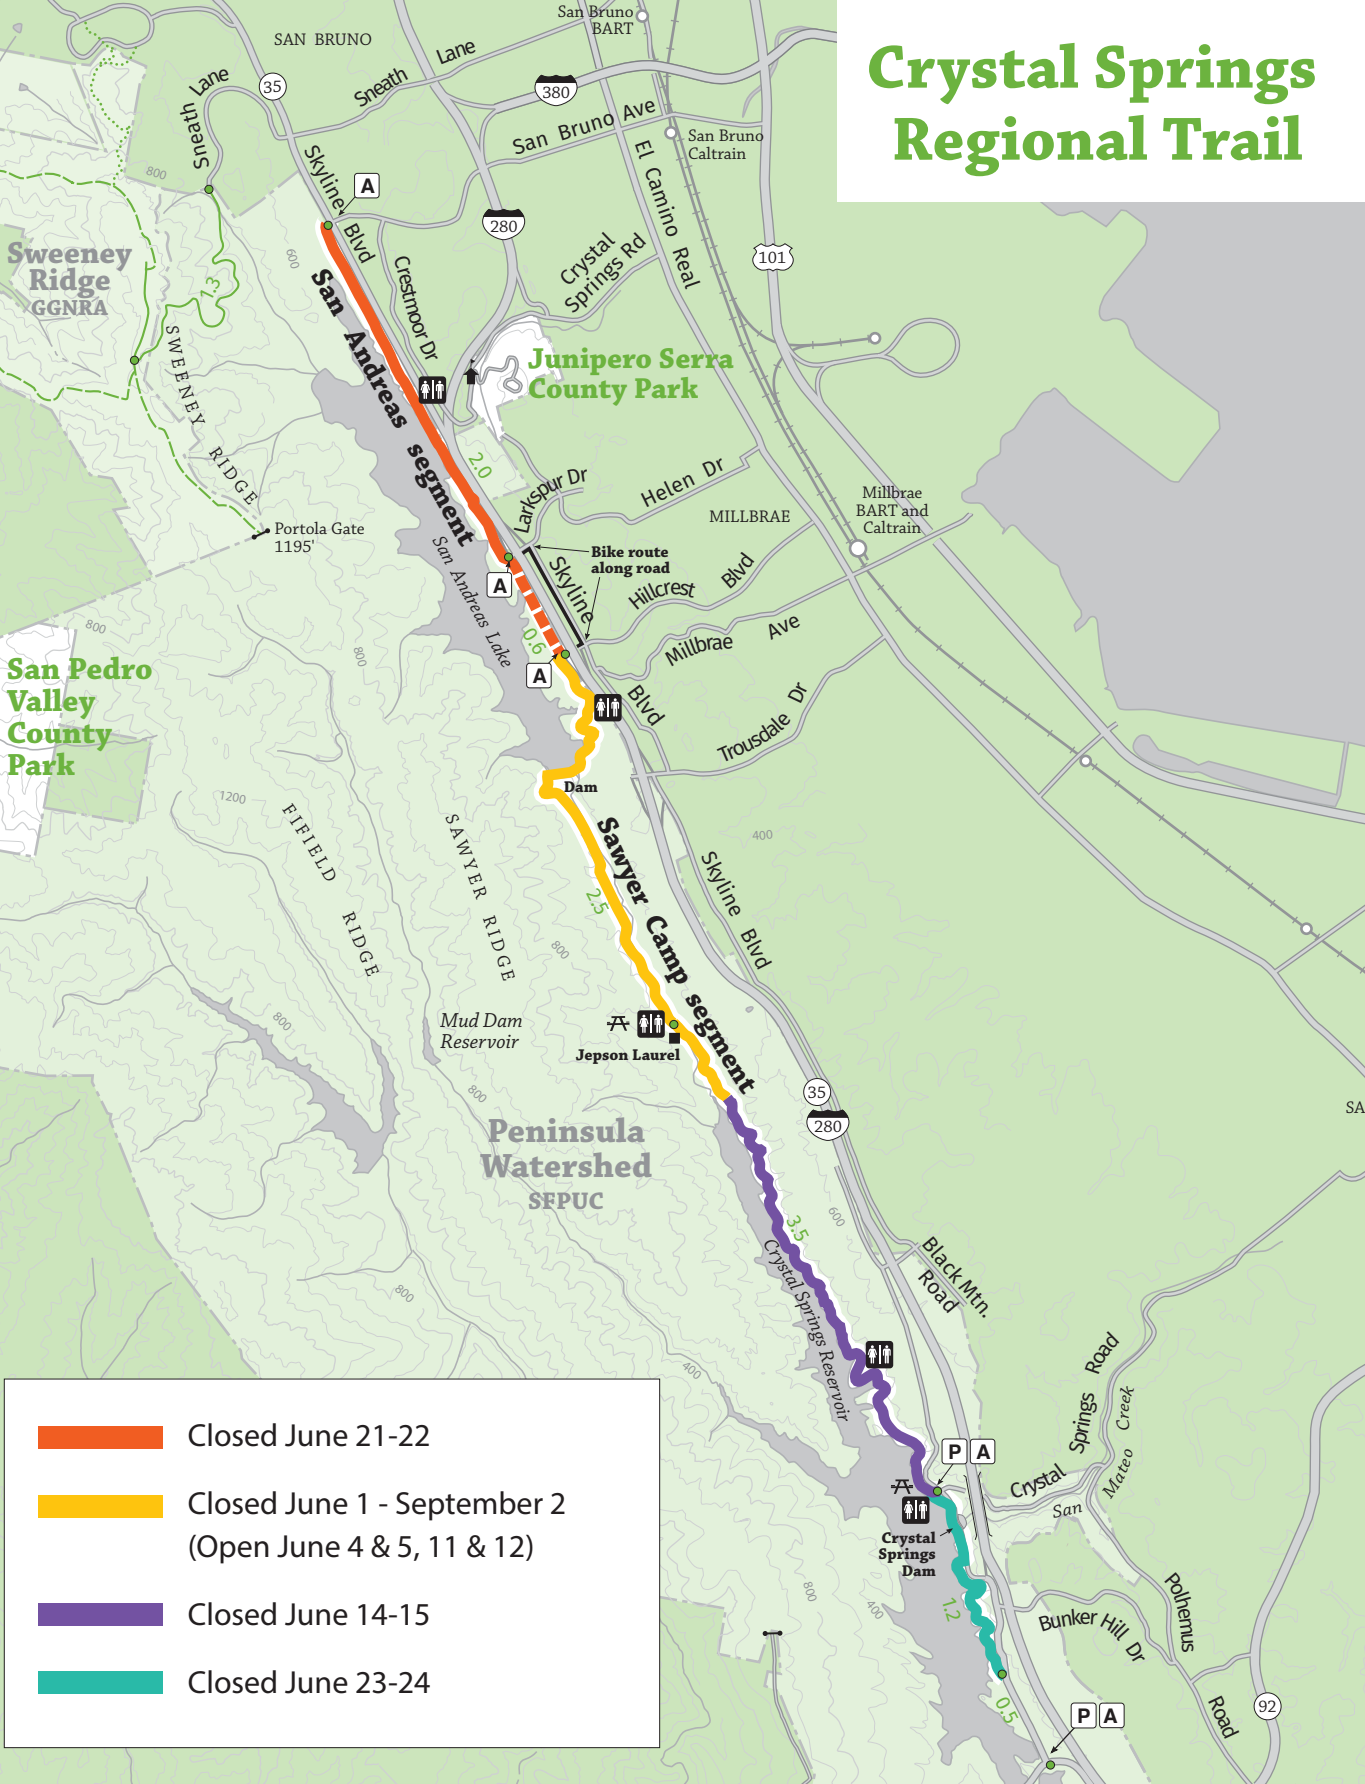

Crystal Springs Regional Trail

-  Closed June 21-22
-  Closed June 1 - September 2 (Open June 4 & 5, 11 & 12)
-  Closed June 14-15
-  Closed June 23-24