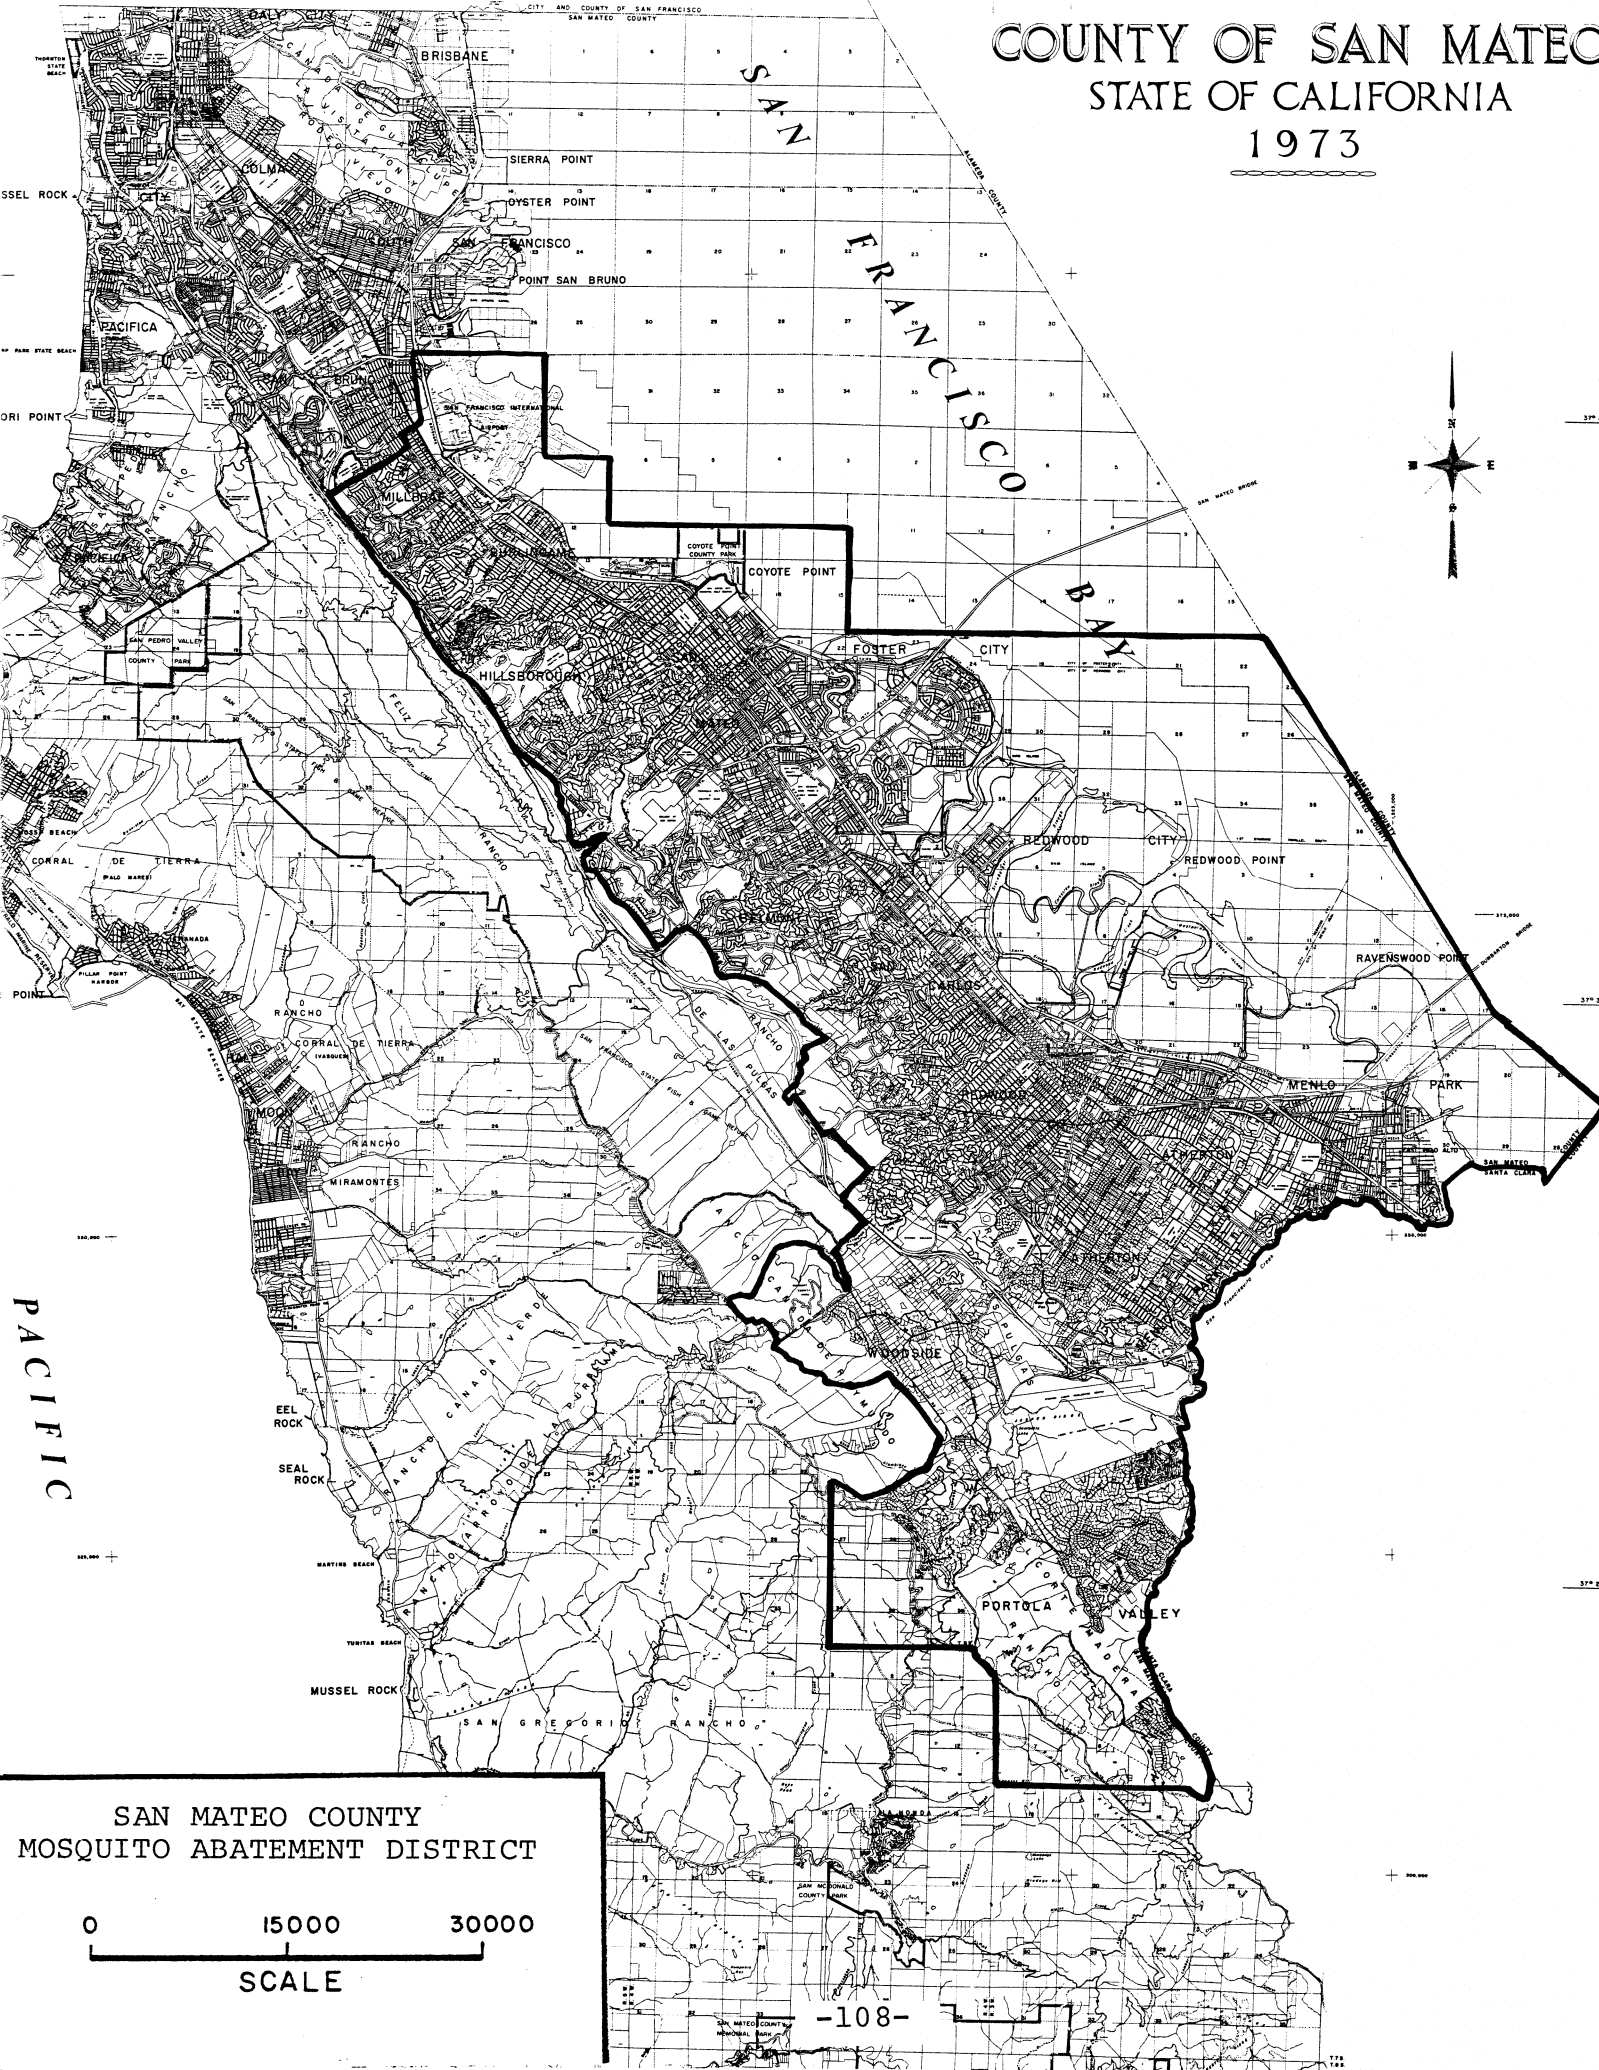

COUNTY OF SAN MATEO
STATE OF CALIFORNIA
1973

SAN MATEO COUNTY
MOSQUITO ABATEMENT DISTRICT

0 15000 30000
SCALE