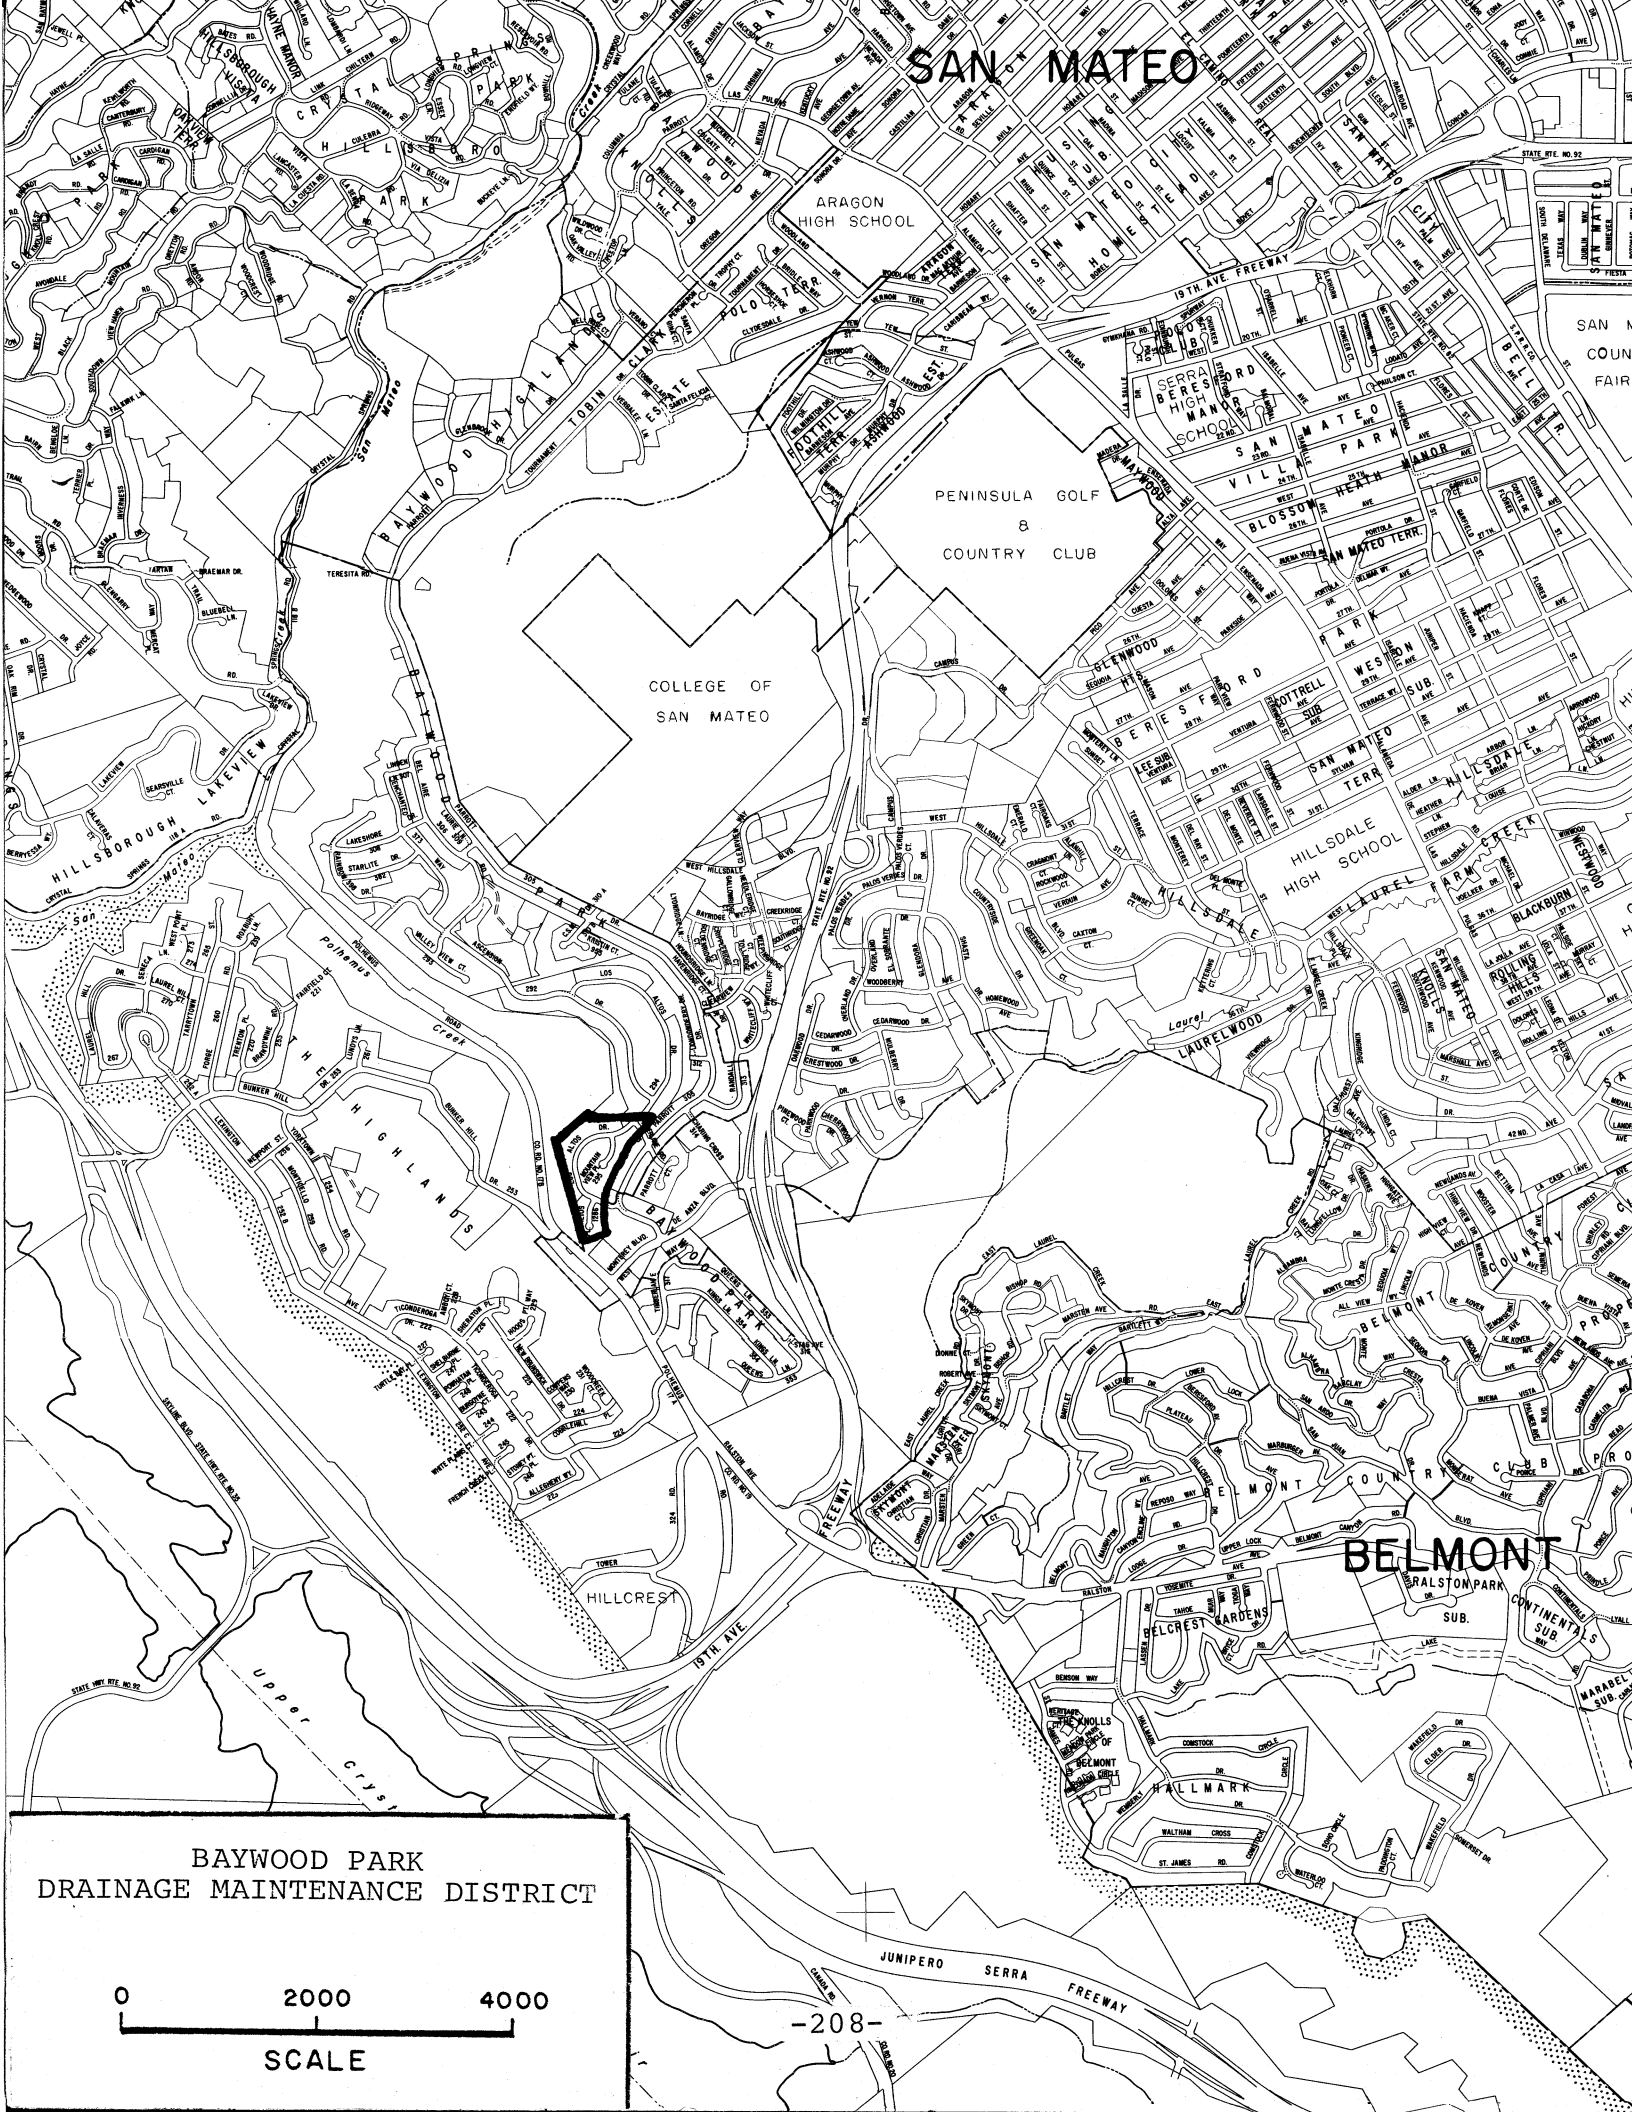

SAN MATEO

COLLEGE OF
SAN MATEO

PENINSULA GOLF
&
COUNTRY CLUB

HILLSDALE
HIGH SCHOOL

BELMONT

**BAYWOOD PARK
DRAINAGE MAINTENANCE DISTRICT**

0 2000 4000

SCALE