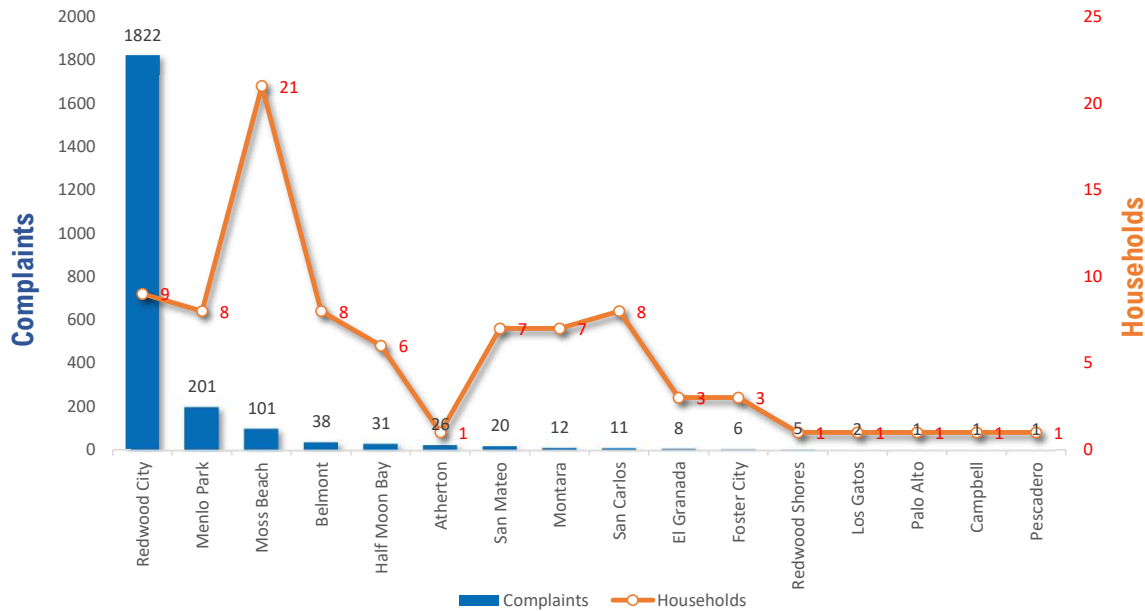

SAN MATEO COUNTY AIRPORTS

COMPLAINT REPORT

NOV - JAN 2022

3-Month Totals & Trends

86

Households

2,286

Comments

804

YTD

CITY	COMPLAINTS	HOUSEHOLDS	COMPLAINTS/ HOUSEHOLD
Redwood City	1,822	9	202.4
Menlo Park	201	8	25.1
Moss Beach	101	21	4.8
Belmont	38	8	4.8
Half Moon Bay	31	6	5.2
Atherton	26	1	26.0
San Mateo	20	7	2.9
Montara	12	7	1.7
San Carlos	11	8	1.4
El Granada	8	3	2.7
Foster City	6	3	2.0
Redwood Shores	5	1	5.0
Los Gatos	2	1	2.0
Palo Alto	1	1	1.0
Campbell	1	1	1.0
Pescadero	1	1	1.0
Totals	2,286	86	26.6