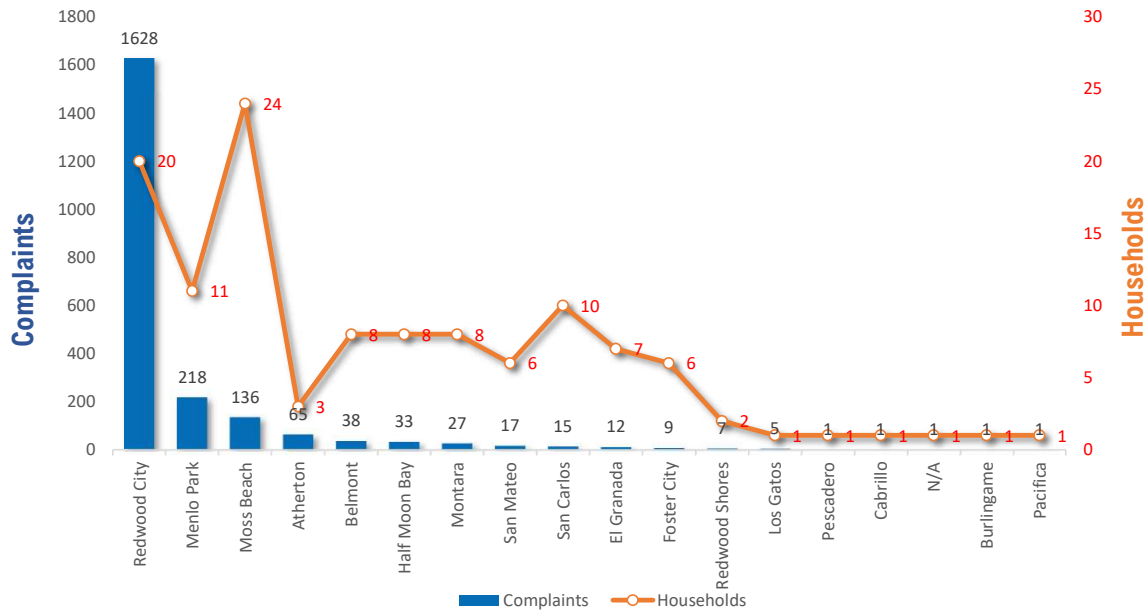

## 3-Month Totals & Trends

**119**

Households

**2,215**

Comments

**9,164**

YTD

CITY	COMPLAINTS	HOUSEHOLDS	COMPLAINTS/ HOUSEHOLD
Redwood City	1,628	20	81.4
Menlo Park	218	11	19.8
Moss Beach	136	24	5.7
Atherton	65	3	21.7
Belmont	38	8	4.8
Half Moon Bay	33	8	4.1
Montara	27	8	3.4
San Mateo	17	6	2.8
San Carlos	15	10	1.5
El Granada	12	7	1.7
Foster City	9	6	1.5
Redwood Shores	7	2	3.5
Los Gatos	5	1	5.0
Pescadero	1	1	1.0
Cabrillo	1	1	1.0
N/A	1	1	1.0
Burlingame	1	1	1.0
Pacifica	1	1	1.0
<b>Totals</b>	<b>2,215</b>	<b>119</b>	<b>18.6</b>