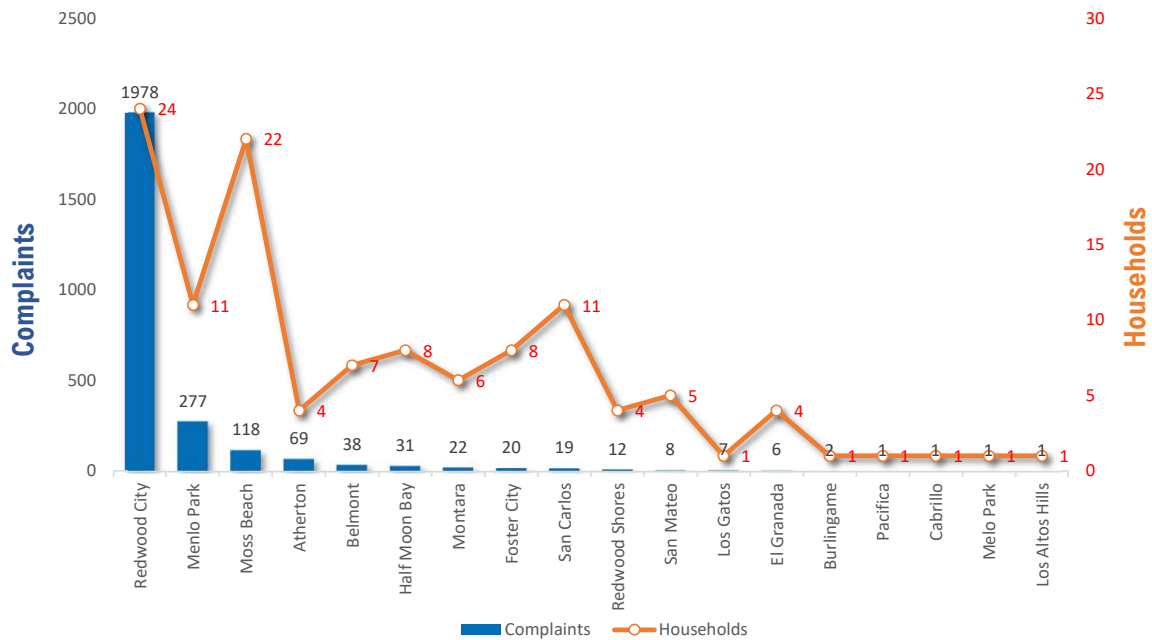

## 3-Month Totals & Trends

**120**

Households

**2,611**

Comments

**8,501**

YTD

CITY	COMPLAINTS	HOUSEHOLDS	COMPLAINTS/ HOUSEHOLD
Redwood City	1,978	24	82.4
Menlo Park	277	11	25.2
Moss Beach	118	22	5.4
Atherton	69	4	17.3
Belmont	38	7	5.4
Half Moon Bay	31	8	3.9
Montara	22	6	3.7
Foster City	20	8	2.5
San Carlos	19	11	1.7
Redwood Shores	12	4	3.0
San Mateo	8	5	1.6
Los Gatos	7	1	7.0
El Granada	6	4	1.5
Burlingame	2	1	2.0
Pacifica	1	1	1.0
Melo Park	1	1	1.0
Cabrillo	1	1	1.0
Los Altos Hills	1	1	1.0
<b>Totals</b>	<b>2,611</b>	<b>120</b>	<b>21.8</b>