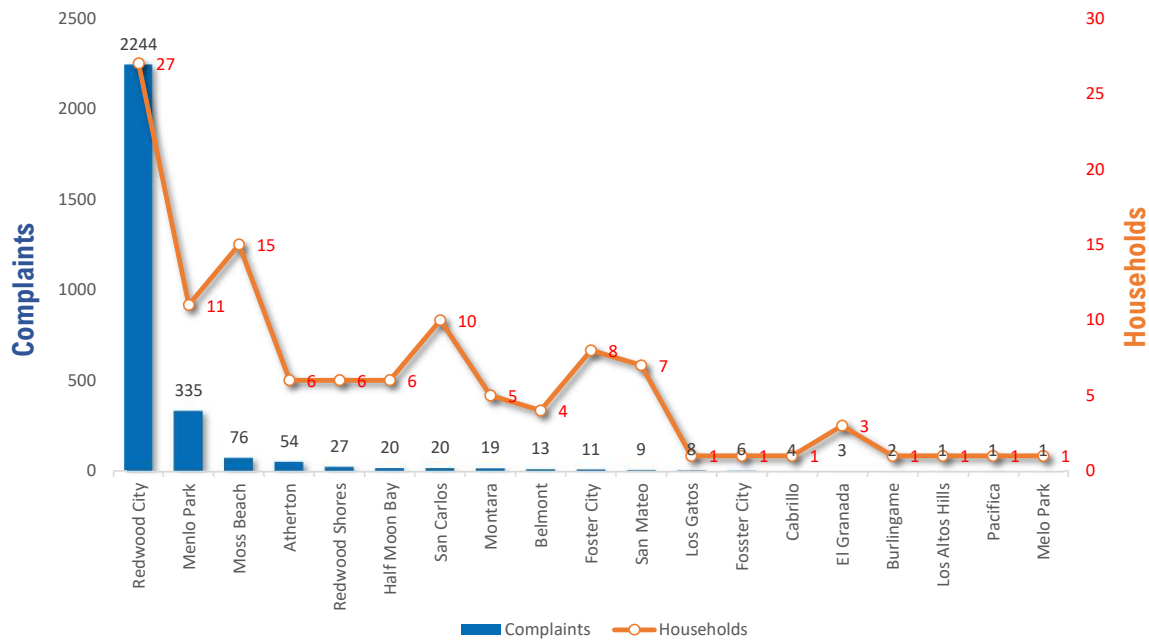

SAN MATEO COUNTY AIRPORTS

COMPLAINT REPORT

AUG - OCT 2021

3-Month Totals & Trends

115

Households

2,854

Comments

7,685

YTD

CITY	COMPLAINTS	HOUSEHOLDS	COMPLAINTS/ HOUSEHOLD
Redwood City	2,244	27	83.1
Menlo Park	335	11	30.5
Moss Beach	76	15	5.1
Atherton	54	6	9.0
Redwood Shores	27	6	4.5
San Carlos	20	10	2.0
Half Moon Bay	20	6	3.3
Montara	19	5	3.8
Belmont	13	4	3.3
Foster City	11	8	1.4
San Mateo	9	7	1.3
Los Gatos	8	1	8.0
Foster City	6	1	6.0
Cabrillo	4	1	4.0
El Granada	3	3	1.0
Burlingame	2	1	2.0
Los Altos Hills	1	1	1.0
Pacifica	1	1	1.0
Melo Park	1	1	1.0
Totals	2,854	115	24.8