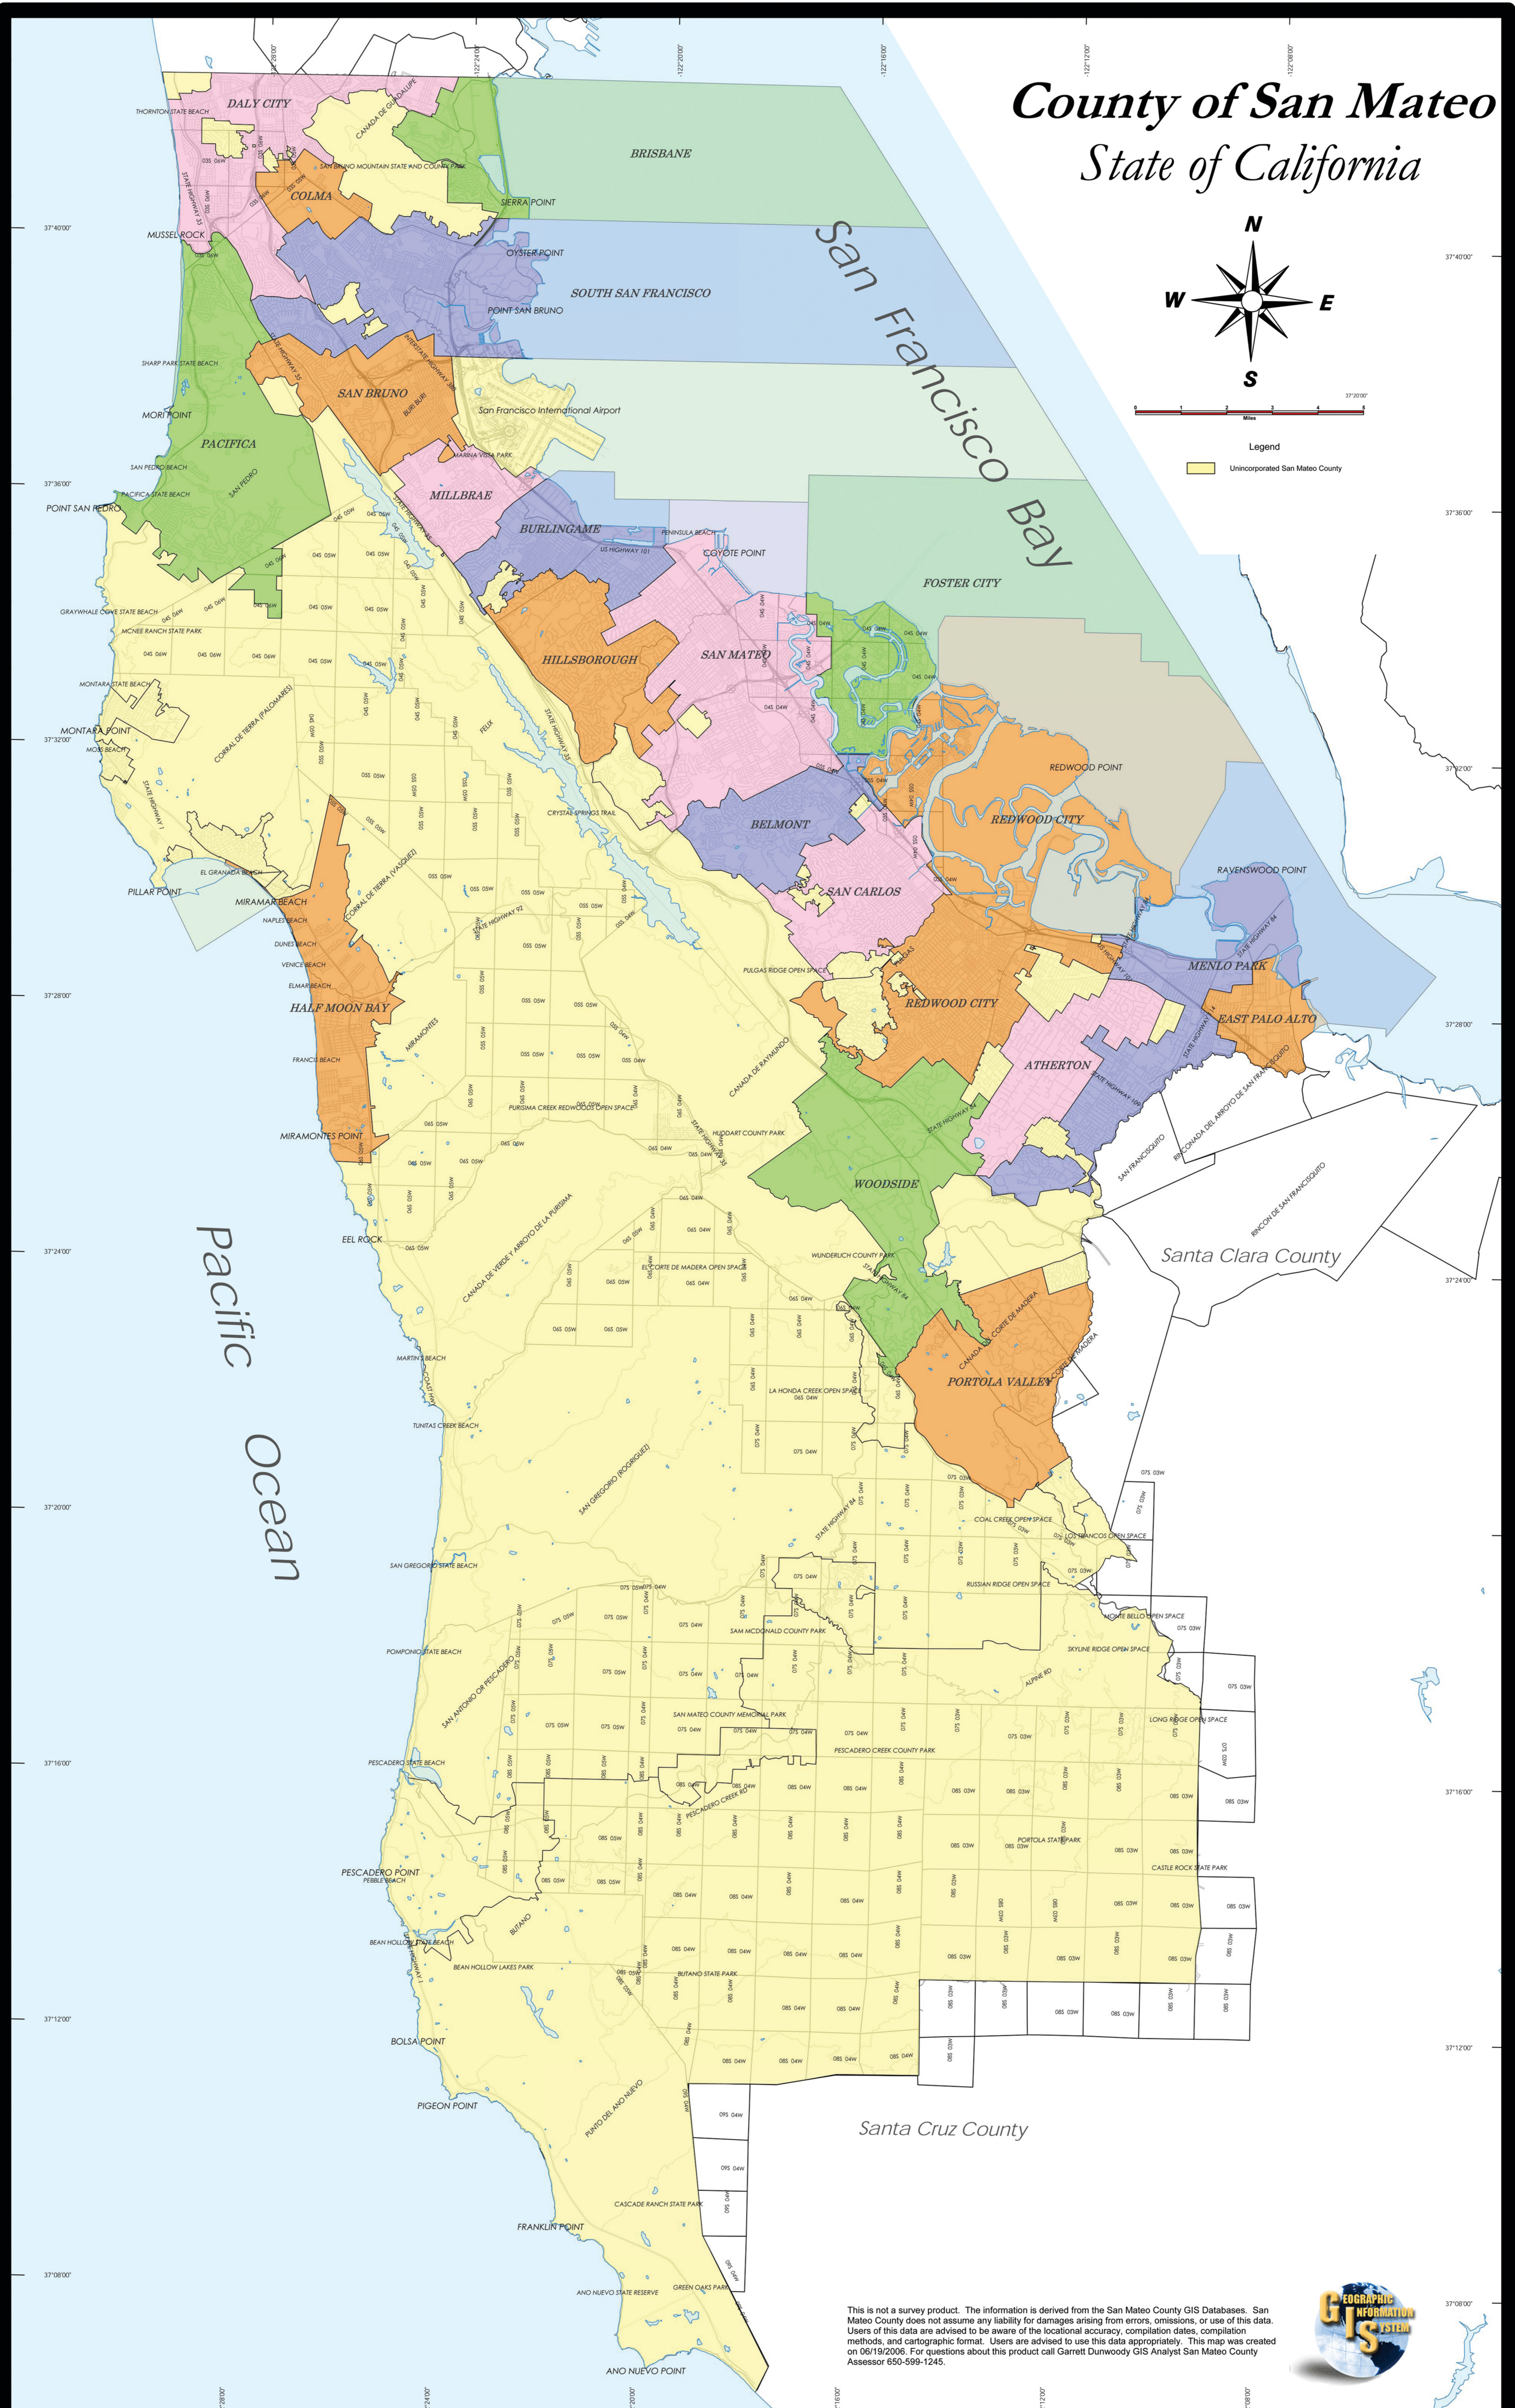

County of San Mateo

State of California

Legend
 Unincorporated San Mateo County