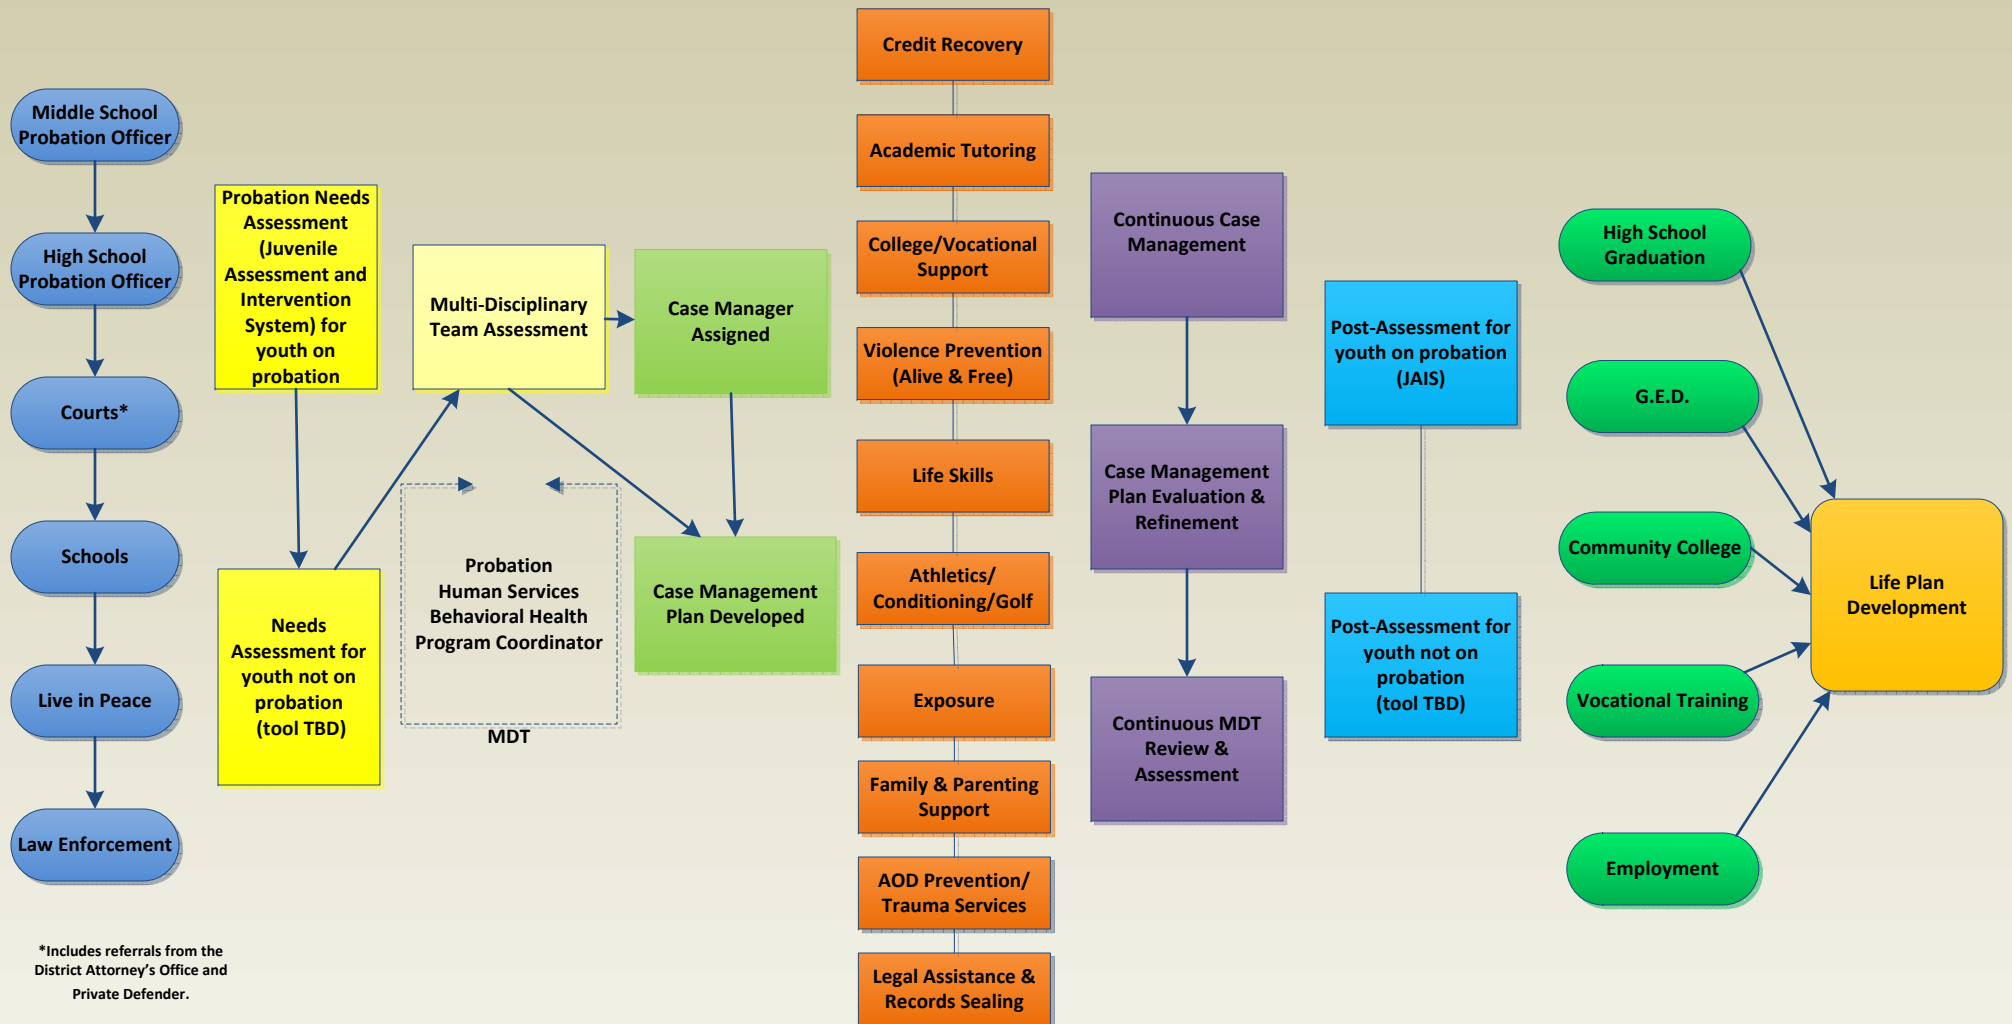

San Mateo County Students With Amazing Goals (SWAG) Program

Data Tracking (Social Solutions Efforts to Outcome Software)

*Includes referrals from the District Attorney's Office and Private Defender.