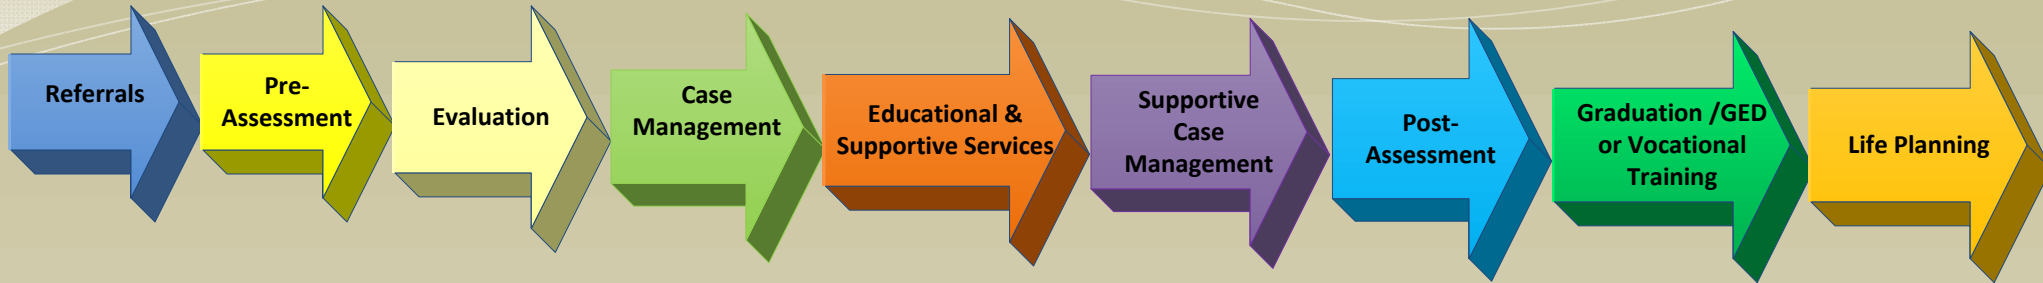

San Mateo County Students With Amazing Goals (SWAG) Program

Data Tracking (Social Solutions Efforts to Outcome Software)

*Includes referrals from the District Attorney's Office and Private Defender.