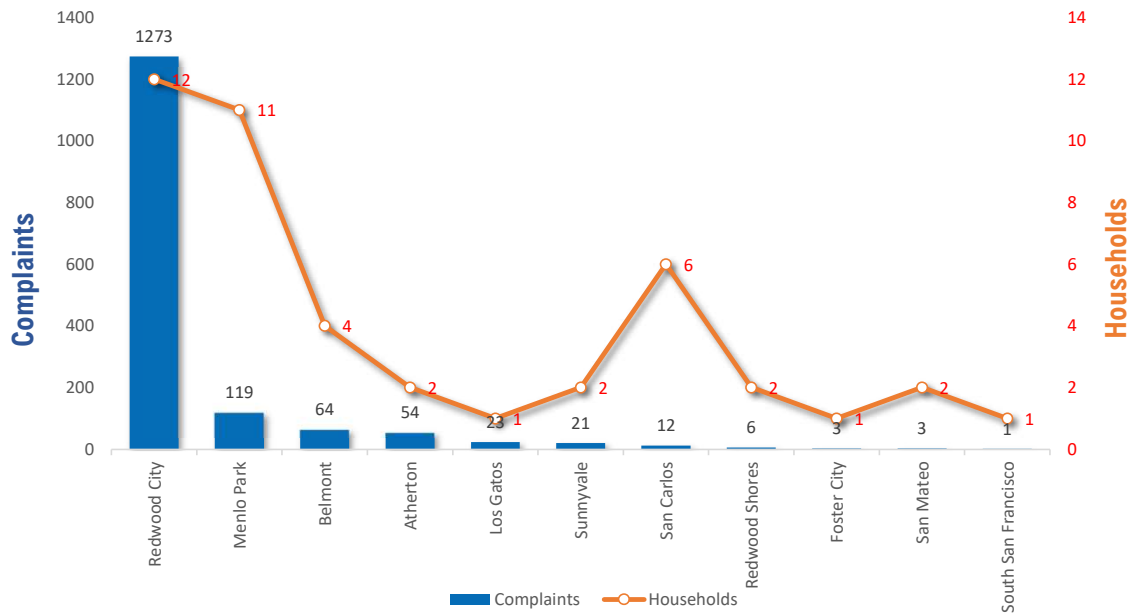

SAN MATEO COUNTY AIRPORTS

COMPLAINT REPORT

NOV - JAN 2020

3-Month Totals & Trends

44

Households

1,579

Comments

484

YTD

CITY	COMPLAINTS	HOUSEHOLDS	COMPLAINTS/HOUSEHOLD
Redwood City	1,273	12	106.1
Menlo Park	119	11	10.8
Belmont	64	4	16.0
Atherton	54	2	27.0
Los Gatos	23	1	23.0
Sunnyvale	21	2	10.5
San Carlos	12	6	2.0
Redwood Shores	6	2	3.0
San Mateo	3	2	1.5
Foster City	3	1	3.0
South San Francisco	1	1	1.0
Totals	1,579	44	35.9