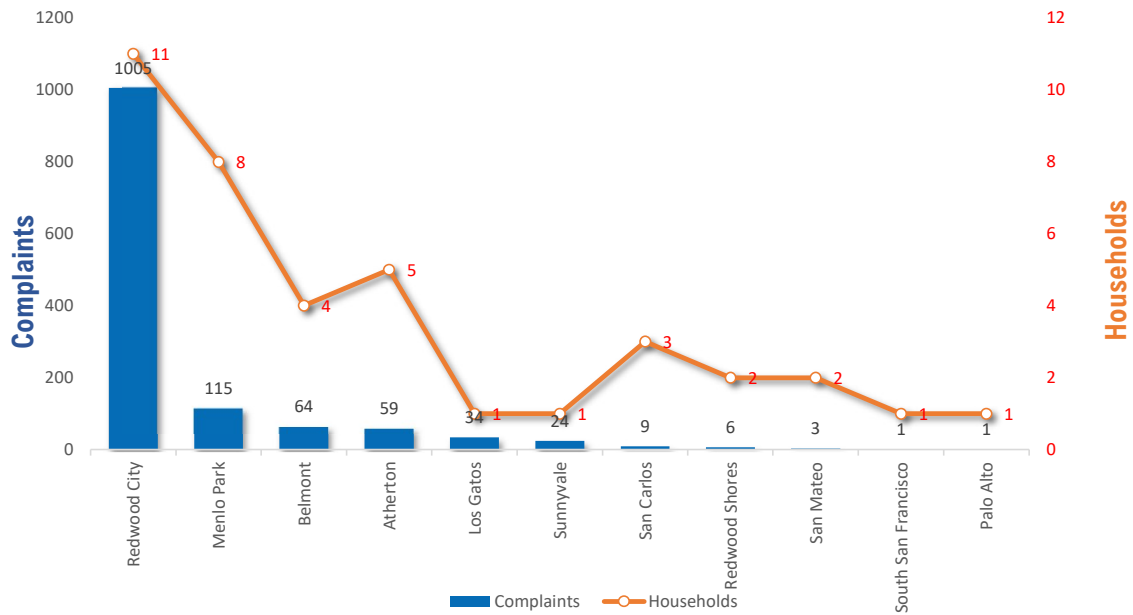

## 3-Month Totals & Trends

**39**

Households

**1,321**

Comments

**792**

YTD

CITY	COMPLAINTS	HOUSEHOLDS	COMPLAINTS/HOUSEHOLD
Redwood City	1,005	11	91.4
Menlo Park	115	8	14.4
Belmont	64	4	16.0
Atherton	59	5	11.8
Los Gatos	34	1	34.0
Sunnyvale	24	1	24.0
San Carlos	9	3	3.0
Redwood Shores	6	2	3.0
San Mateo	3	2	1.5
South San Francisco	1	1	1.0
Palo Alto	1	1	1.0
<b>Totals</b>	<b>1,321</b>	<b>39</b>	<b>33.9</b>