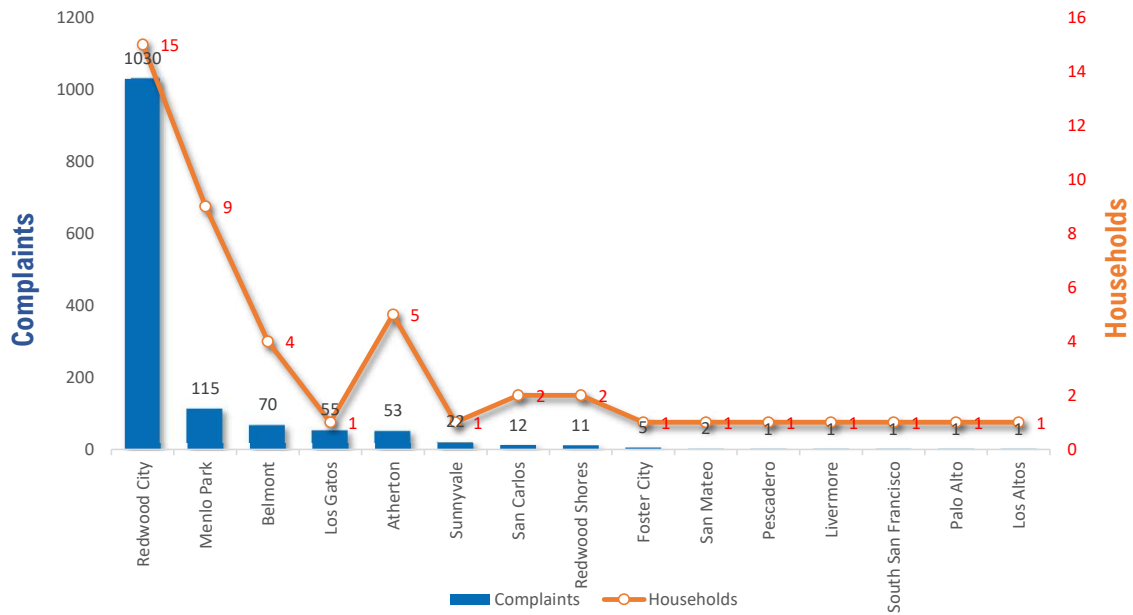

SAN MATEO COUNTY AIRPORTS

COMPLAINT REPORT

JAN - MAR 2021

3-Month Totals & Trends

46

Households

1,380

Comments

1,380

YTD

CITY	COMPLAINTS	HOUSEHOLDS	COMPLAINTS/HOUSEHOLD
Redwood City	1,030	15	68.7
Menlo Park	115	9	12.8
Belmont	70	4	17.5
Los Gatos	55	1	55.0
Atherton	53	5	10.6
Sunnyvale	22	1	22.0
San Carlos	12	2	6.0
Redwood Shores	11	2	5.5
Foster City	5	1	5.0
San Mateo	2	1	2.0
Livermore	1	1	1.0
Pescadero	1	1	1.0
South San Francisco	1	1	1.0
Los Altos	1	1	1.0
Palo Alto	1	1	1.0
Totals	1,380	46	30.0