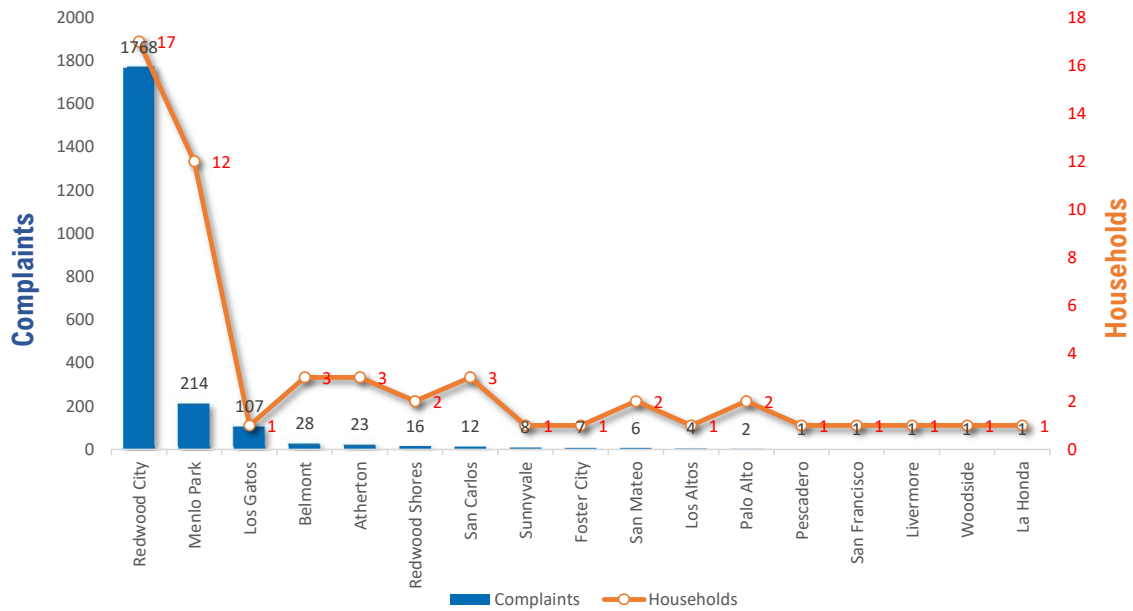

SAN MATEO COUNTY AIRPORTS

COMPLAINT REPORT MAR - MAY 2021

3-Month Totals & Trends

53

Households

2,200

Comments

2,995

YTD

CITY	COMPLAINTS	HOUSEHOLDS	COMPLAINTS/HOUSEHOLD
Redwood City	1,768	17	104.0
Menlo Park	214	12	17.8
Los Gatos	107	1	107.0
Belmont	28	3	9.3
Atherton	23	3	7.7
Redwood Shores	16	2	8.0
San Carlos	12	3	4.0
Sunnyvale	8	1	8.0
Foster City	7	1	7.0
San Mateo	6	2	3.0
Los Altos	4	1	4.0
Palo Alto	2	2	1.0
San Francisco	1	1	1.0
Livermore	1	1	1.0
La Honda	1	1	1.0
Woodside	1	1	1.0
Pescadero	1	1	1.0
Totals	2,200	53	41.5