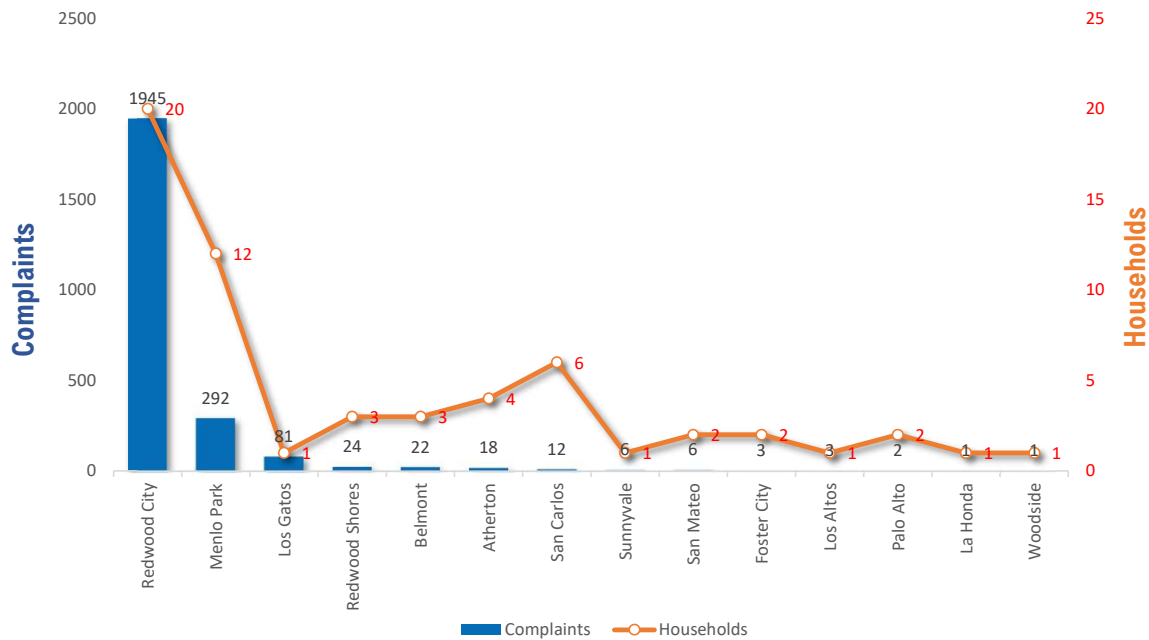

## 3-Month Totals & Trends

**59**

Households

**2,416**

Comments

**3,802**

YTD

CITY	COMPLAINTS	HOUSEHOLDS	COMPLAINTS/ HOUSEHOLD
Redwood City	1,945	20	97.3
Menlo Park	292	12	24.3
Los Gatos	81	1	81.0
Redwood Shores	24	3	8.0
Belmont	22	3	7.3
Atherton	18	4	4.5
San Carlos	12	6	2.0
San Mateo	6	2	3.0
Sunnyvale	6	1	6.0
Foster City	3	2	1.5
Los Altos	3	1	3.0
Palo Alto	2	2	1.0
La Honda	1	1	1.0
Woodside	1	1	1.0
<b>Totals</b>	<b>2,416</b>	<b>59</b>	<b>40.9</b>