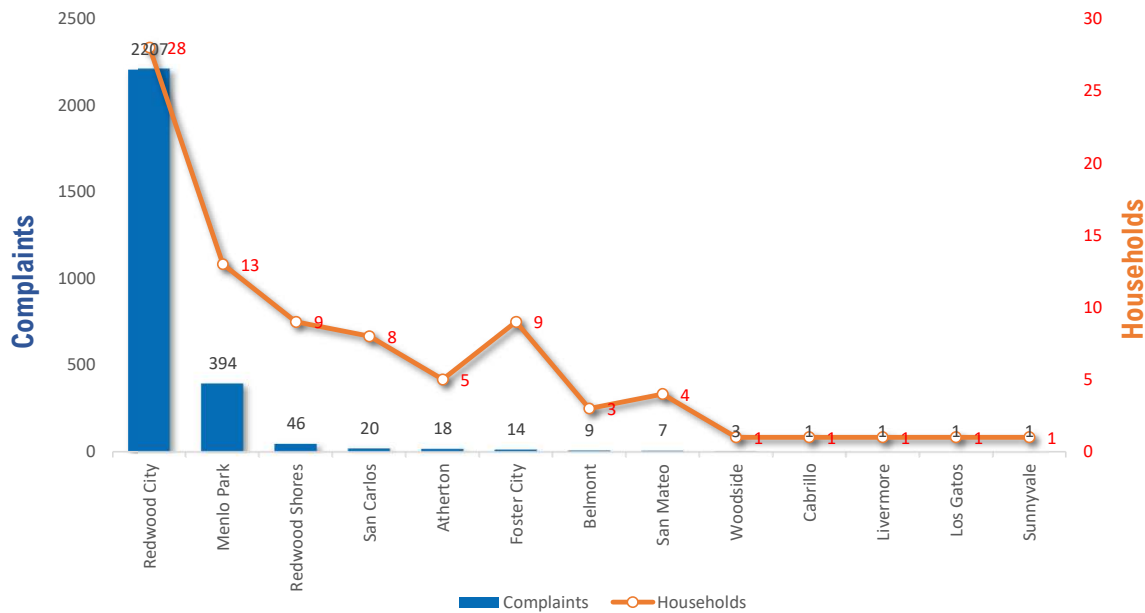

## 3-Month Totals & Trends

**84**

Households

**2,722**

Comments

**5,711**

YTD

CITY	COMPLAINTS	HOUSEHOLDS	COMPLAINTS/ HOUSEHOLD
Redwood City	2,207	28	78.8
Menlo Park	394	13	30.3
Redwood Shores	46	9	5.1
San Carlos	20	8	2.5
Atherton	18	5	3.6
Foster City	14	9	1.6
Belmont	9	3	3.0
San Mateo	7	4	1.8
Woodside	3	1	3.0
Cabrillo	1	1	1.0
Livermore	1	1	1.0
Los Gatos	1	1	1.0
Sunnyvale	1	1	1.0
<b>Totals</b>	<b>2,722</b>	<b>84</b>	<b>32.4</b>