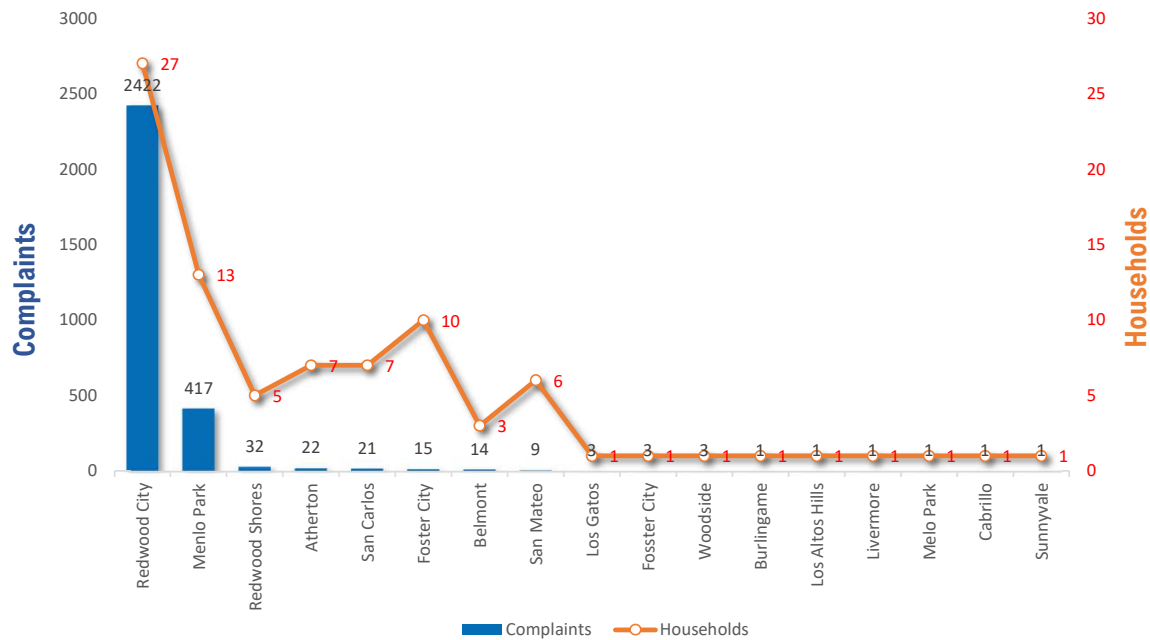

SAN MATEO COUNTY AIRPORTS

COMPLAINT REPORT

JUL - SEP 2021

3-Month Totals & Trends

87

Households

2,967

Comments

6,777

YTD

CITY	COMPLAINTS	HOUSEHOLDS	COMPLAINTS/ HOUSEHOLD
Redwood City	2,422	27	89.7
Menlo Park	417	13	32.1
Redwood Shores	32	5	6.4
Atherton	22	7	3.1
San Carlos	21	7	3.0
Foster City	15	10	1.5
Belmont	14	3	4.7
San Mateo	9	6	1.5
Los Gatos	3	1	3.0
Fosster City	3	1	3.0
Woodside	3	1	3.0
Burlingame	1	1	1.0
Sunnyvale	1	1	1.0
Los Altos Hills	1	1	1.0
Livermore	1	1	1.0
Melo Park	1	1	1.0
Cabrillo	1	1	1.0
Totals	2,967	87	34.1