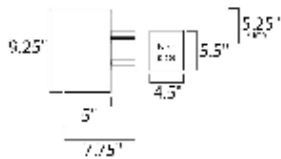

MEASUREMENTS

DIMENSION : 5" W x 9.25" H x 7.75" Ext
BACK PLATE : 4.5" W x 5.5" H x 5.25" HCO
HANGING WEIGHT : 3.99 lb

LAMPING

INPUT VOLTAGE : 120V
BULB : 1 x 75W Incandescent E26 Medium , 75W Total
BULB INCLUDED : (Not Included)
DIMMABLE : Yes