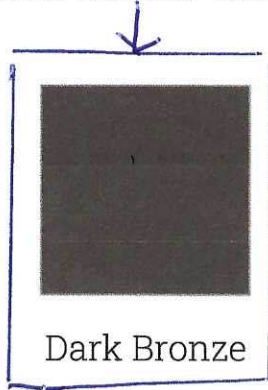

Contact ▾

ALUMINUM GUTTERS AND DOWNSPOUTS (TYP.)

+2

Reverse Bead 0.027" Aluminum Half Round Gutter

— Color and Material Options

AND DOWNSPOUTS

0.027" Aluminum Gutter Color Options

Black

Dark Bronze

Musket Brown

Royal Brown

Almond

Linen

Low Gloss
White (30°)

High Gloss
White (80°)

The most popular gutter colors in 0.027" aluminum are Dark Bronze and Low Gloss White