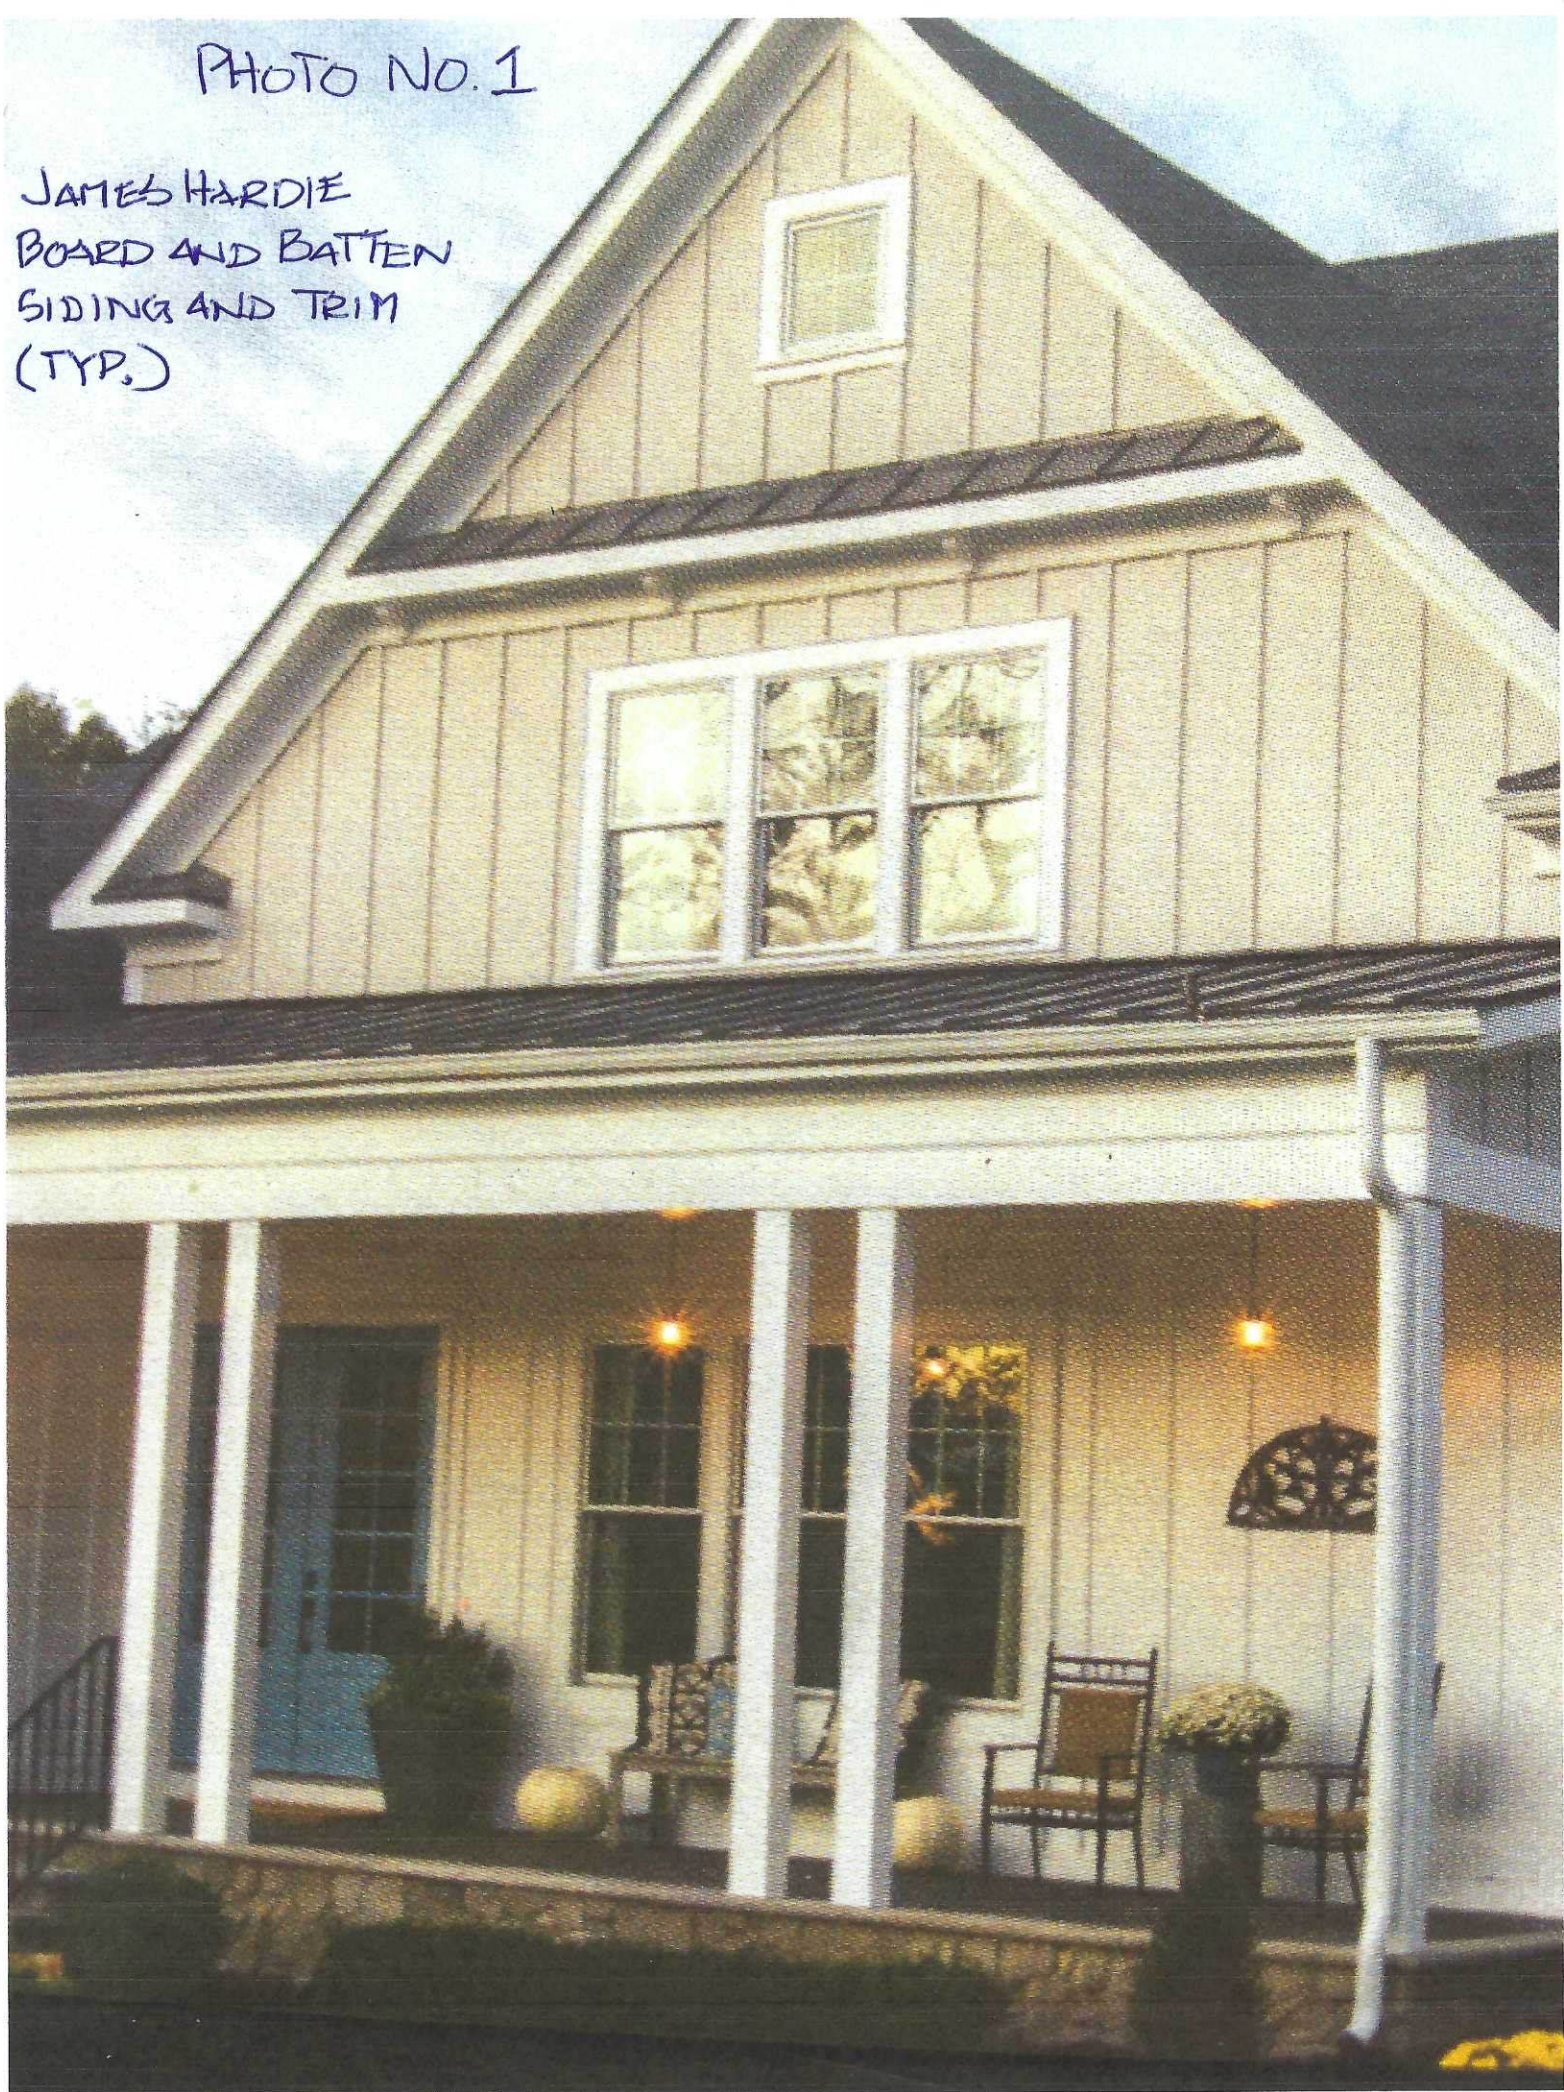

PHOTO NO. 1

JAMES HARDIE
BOARD AND BATTEN
SIDING AND TRIM
(TYP.)