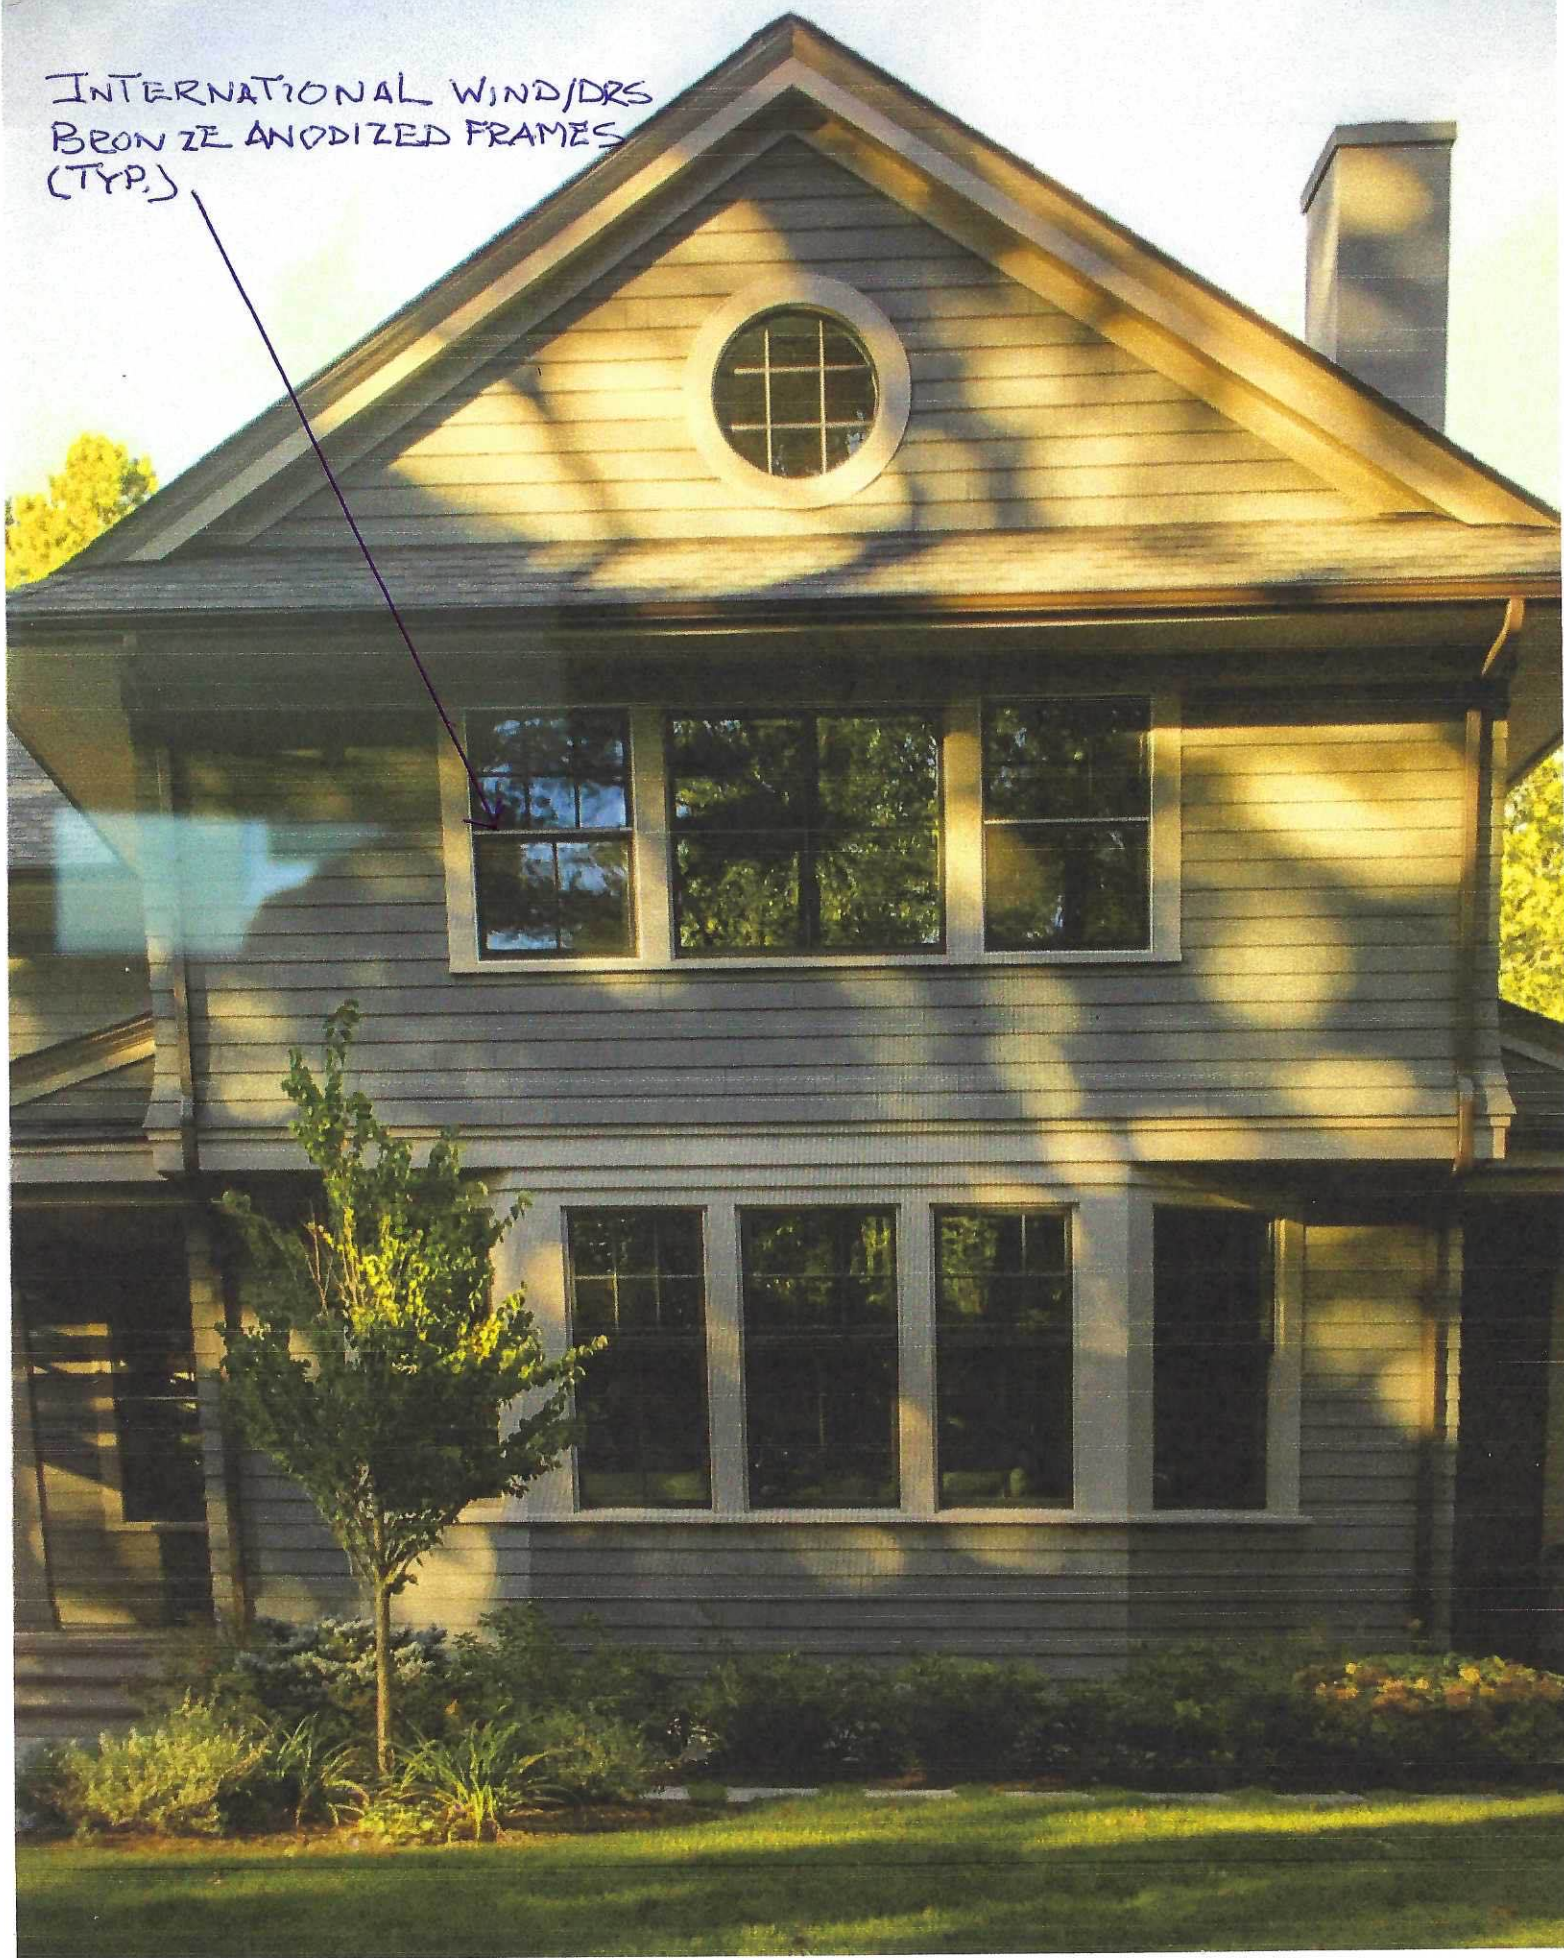

PHOTO NO. 2

INTERNATIONAL WIND/DRS
BRONZE ANODIZED FRAMES
(TYP.)