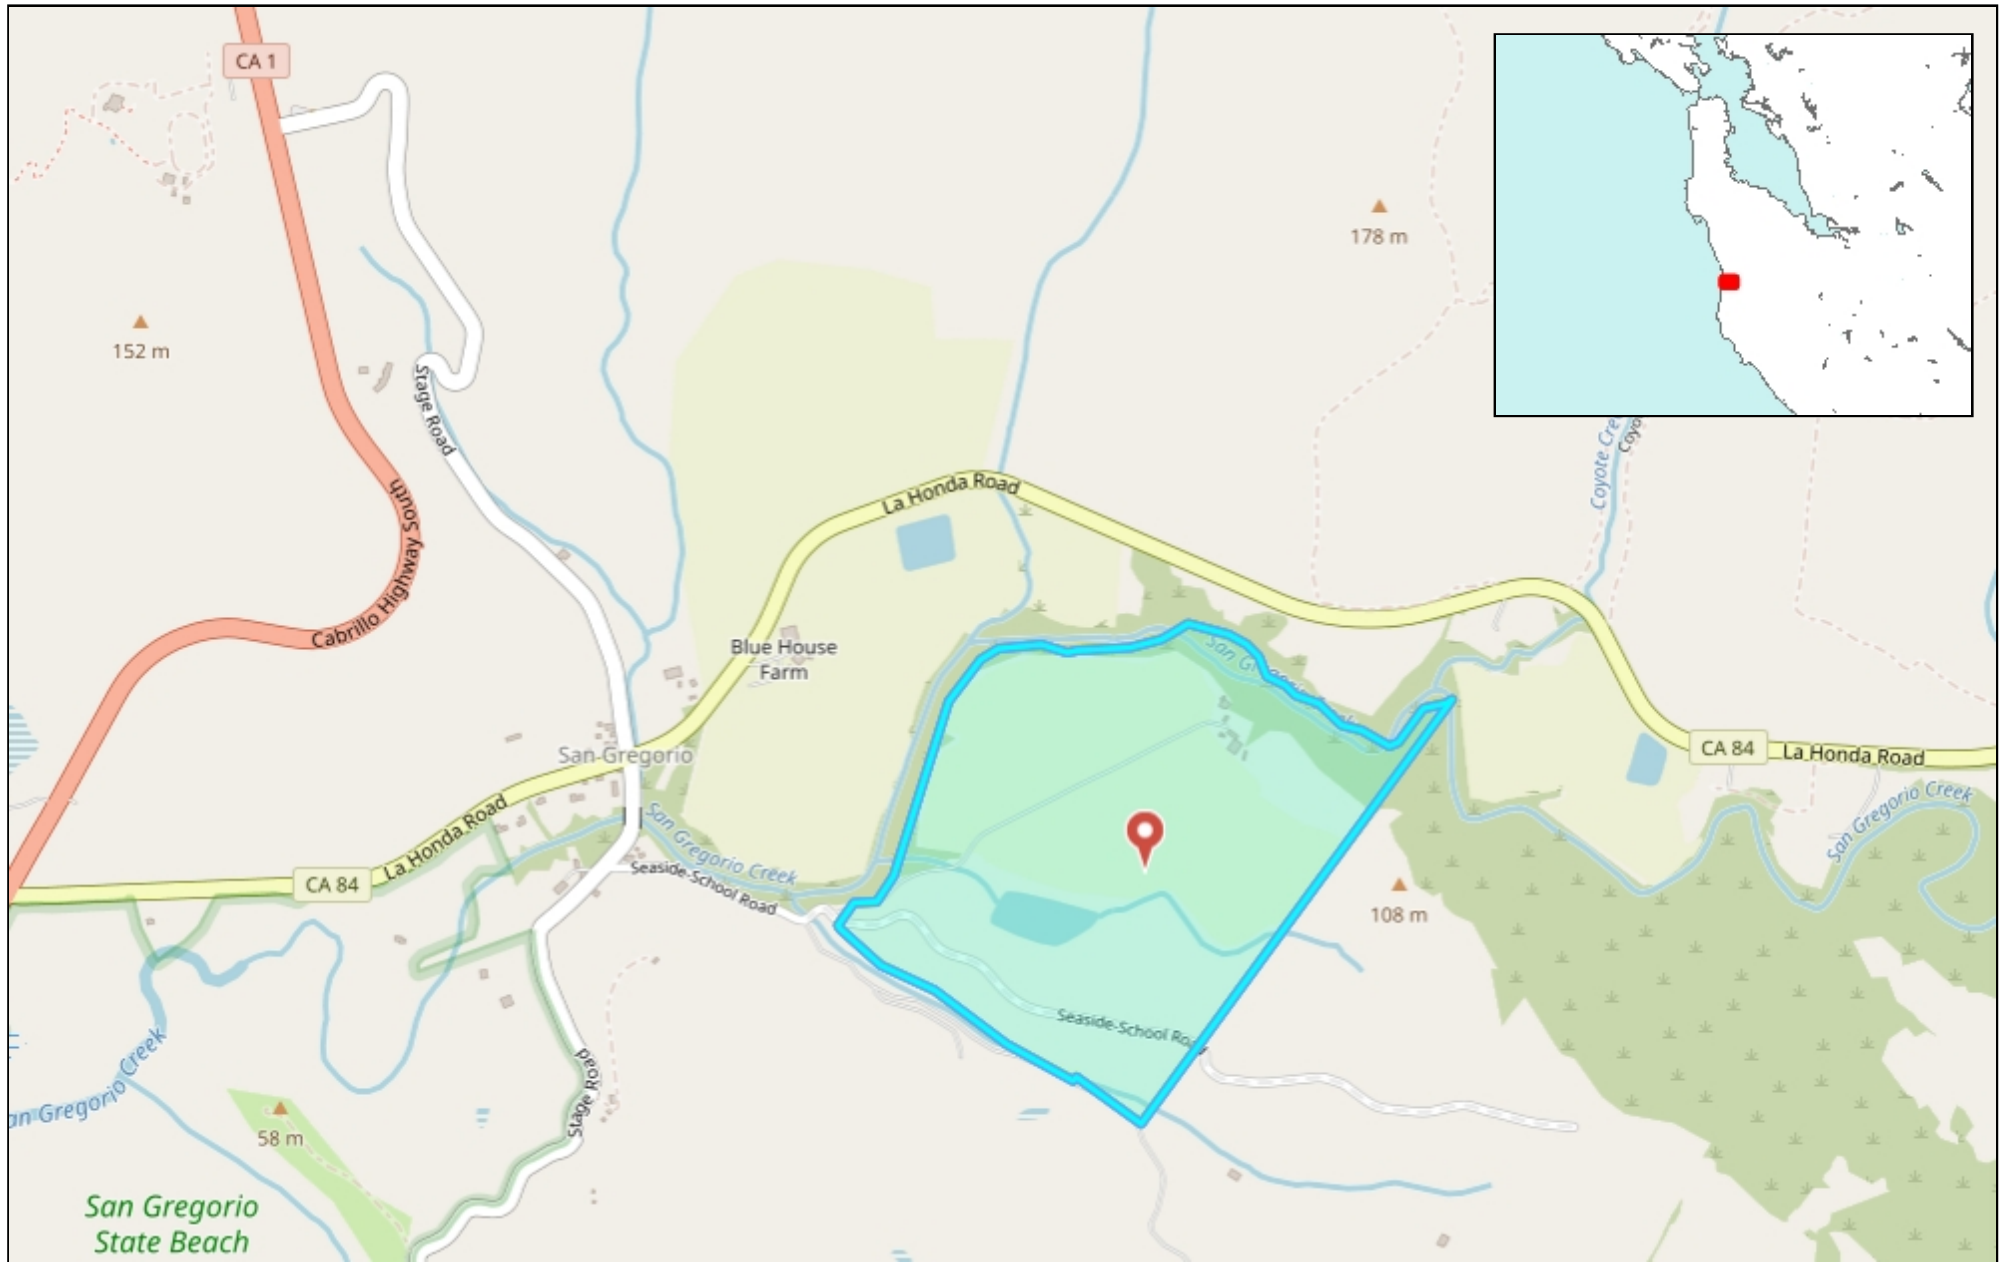

San Mateo County

0.57 0 0.28 0.57 Miles

WGS_1984_Web_Mercator_Auxiliary_Sphere
© Latitude Geographics Group Ltd.

1: 18,056

This map is a user generated static output from an Internet mapping site and is for reference only. Data layers that appear on this map may or may not be accurate, current, or otherwise reliable.

THIS MAP IS NOT TO BE USED FOR NAVIGATION