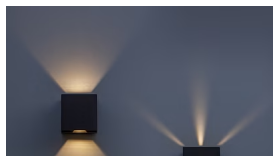

Compatibility			
Smart Compatible	No		

Warranty			
Warranty	3-year		

Certifications			
CA Residents: Prop 65 Warning(s)	Prop 65 WARNING(S) -	Safety Listing	ETL safety listing
ENERGY STAR Certified	No	Title 24 Compliant	No

Miscellaneous			
UNSPSC	39111600		

Check out the [Best Selling Outdoor Wall Lights](#) on Lowes.com

Product Features

Compare

Reviews 4.8 (36)

Community Q & A

MORE TO EXPLORE

- Customers Also Viewed
- Customers Ultimately Bought

More like this item: [Most Viewed](#) [Same Brand](#) [Similar Price](#) [Same Fixture Color Family](#)

Project Source Flanders 1-Light 7-in H Matte Black Hardwired Dark Sky Outdoor Wall Light **$27.48**

[Shop Project Source](#) 4.8

15

40

38

4