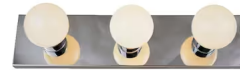

$16.48

★★★★★ 74

Project Source 2-in 3 -Light Polished Chrome Traditional Vanity light bar

Add to Cart

$114.40

Innovations Lin
Blac