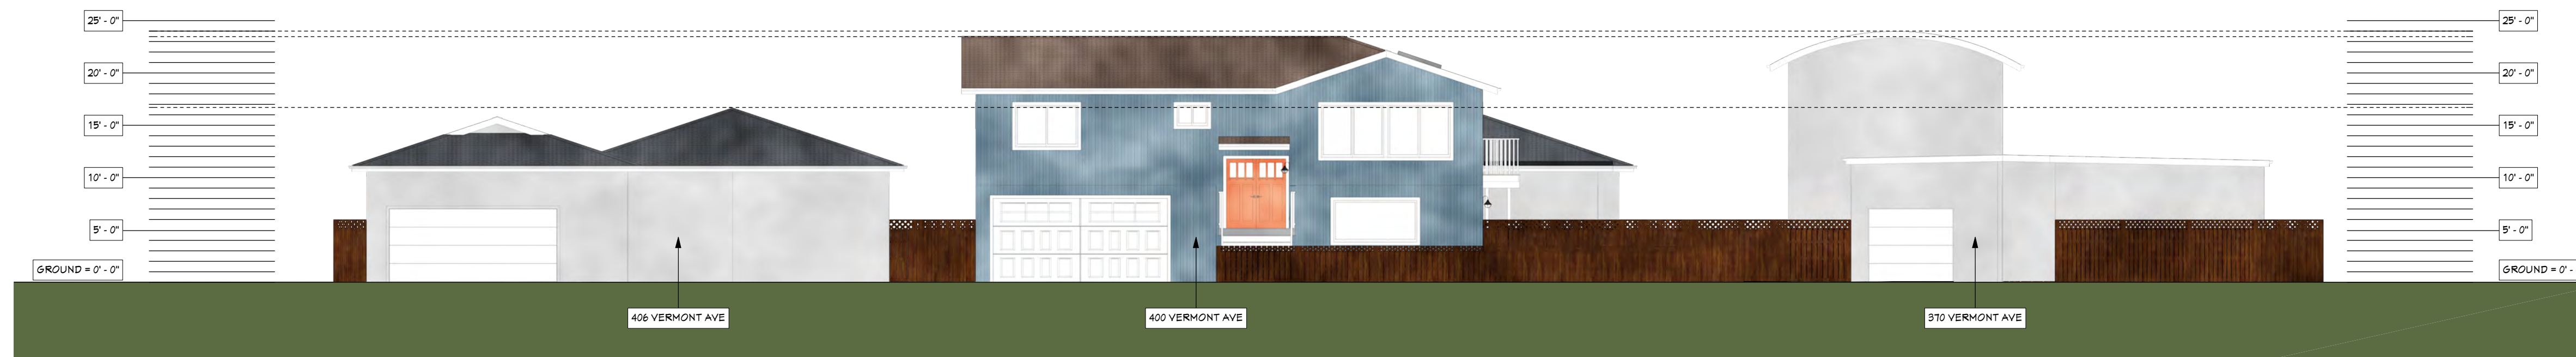

400 VERMONT STREET, MOSS BEACH, CA

NO.	DESCRIPTION	BY	DATE

SHEET TITLE:
DEMONSTRATION OF SCALE

CLIENTS:
BETHAN NICHOLS & DANE ROOK
400 VERMONT AVE
MOSS BEACH, CA 94038

DRAWINGS PROVIDED BY:
KATE HANDEL DESIGN
106 RED HAWK COURT, HALF MOON BAY, CA
415-519-9992
kate@katehandel.com

DATE:

3/30/2025

SCALE:

SHEET:

A-1

FRONT

SCALE: 1" = 10'-0"

LEFT

SCALE: 3/4" = 10'-0"

REAR

SCALE: 1" = 10'-0"

RIGHT

SCALE: 3/4" = 10'-0"

400 VERMONT STREET, MOSS BEACH, CA

NO.	DESCRIPTION	BY	DATE

SHEET TITLE:
**DEMONSTRATION
OF SCALE**