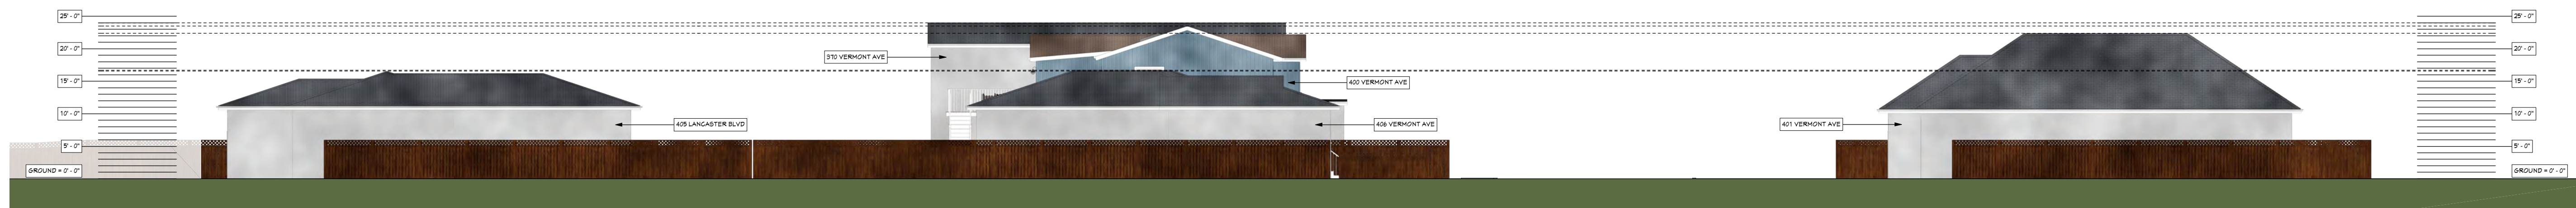

DATE:

3/30/2025

SCALE:

SHEET:

A-1

FRONT

SCALE: 1" = 10'-0"

LEFT

SCALE: 3/4" = 10'-0"

REAR

SCALE: 1" = 10'-0"

RIGHT

SCALE: 3/4" = 10'-0"

400 VERMONT STREET, MOSS BEACH, CA

NO.	DESCRIPTION	BY	DATE

SHEET TITLE:
**DEMONSTRATION
OF SCALE**