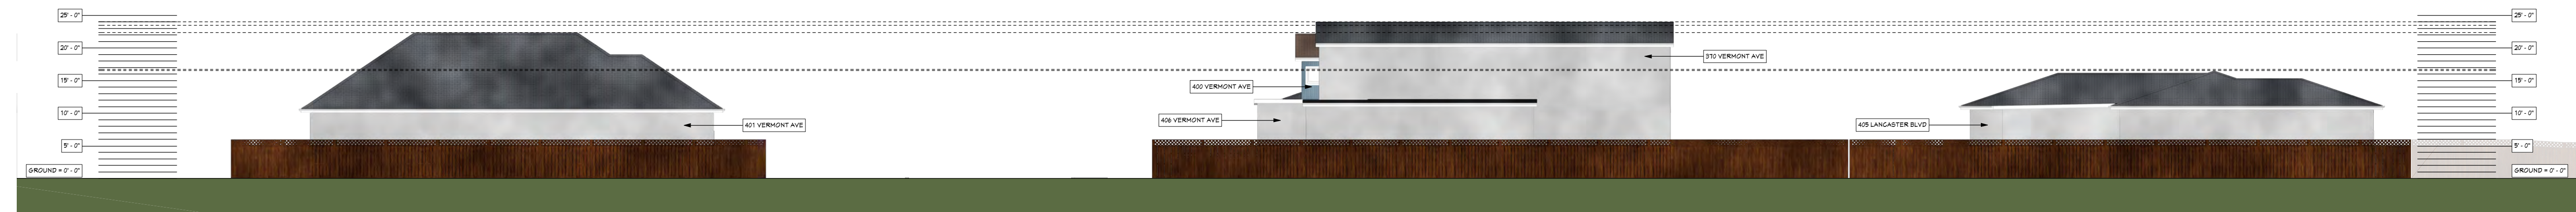

DATE:

3/30/2025

SCALE:

SHEET:

A-1

FRONT

SCALE: 1" = 10'-0"

LEFT

SCALE: 3/4" = 10'-0"

REAR

SCALE: 1" = 10'-0"

RIGHT

SCALE: 3/4" = 10'-0"

400 VERMONT STREET, MOSS BEACH, CA

NO.	DESCRIPTION	BY	DATE

SHEET TITLE:
**DEMONSTRATION
OF SCALE**