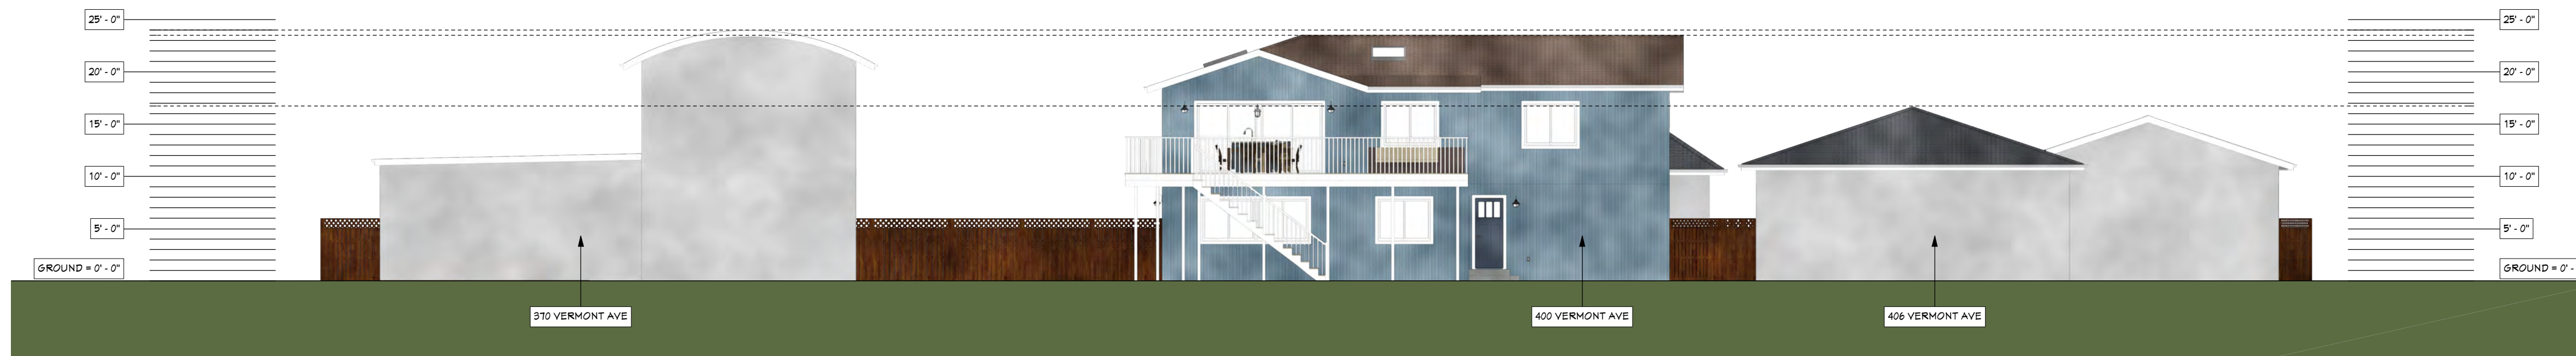

DATE:

3/30/2025

SCALE:

SHEET:

A-1

FRONT

SCALE: 1" = 10'-0"

LEFT

SCALE: 3/4" = 10'-0"

REAR

SCALE: 1" = 10'-0"

RIGHT

SCALE: 3/4" = 10'-0"

400 VERMONT STREET, MOSS BEACH, CA

NO.	DESCRIPTION	BY	DATE

SHEET TITLE:
**DEMONSTRATION
OF SCALE**