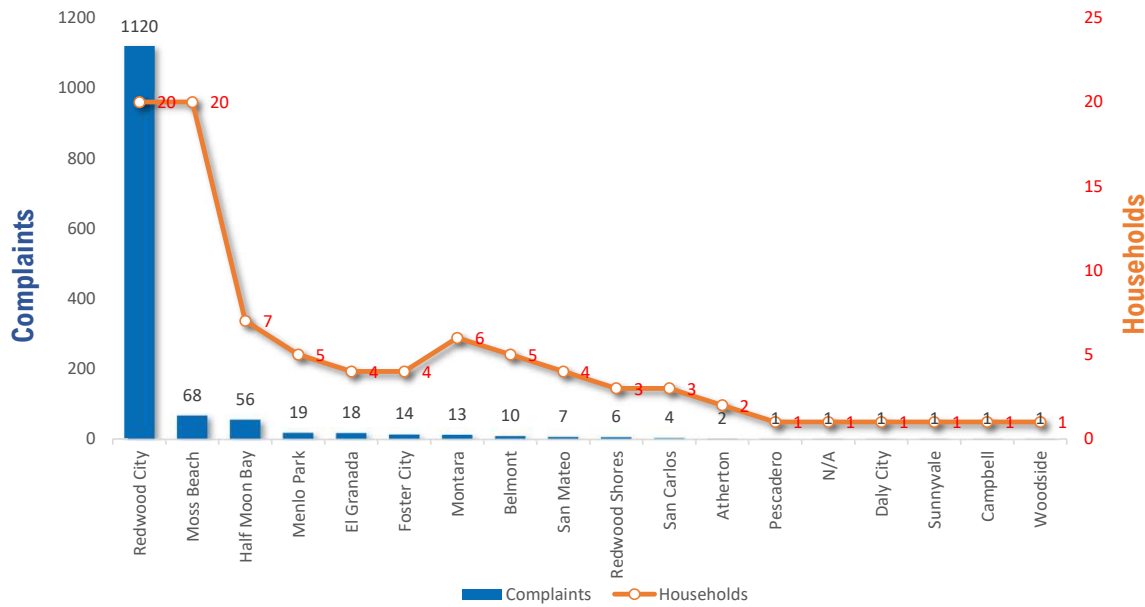

## 3-Month Totals & Trends

**89**

Households

**1,343**

Comments

**7,114**

YTD

CITY	COMPLAINTS	HOUSEHOLDS	COMPLAINTS/ HOUSEHOLD
Redwood City	1,120	20	56.0
Moss Beach	68	20	3.4
Half Moon Bay	56	7	8.0
Menlo Park	19	5	3.8
El Granada	18	4	4.5
Foster City	14	4	3.5
Montara	13	6	2.2
Belmont	10	5	2.0
San Mateo	7	4	1.8
Redwood Shores	6	3	2.0
San Carlos	4	3	1.3
Atherton	2	2	1.0
N/A	1	1	1.0
Pescadero	1	1	1.0
Daly City	1	1	1.0
Campbell	1	1	1.0
Woodside	1	1	1.0
Sunnyvale	1	1	1.0
<b>Totals</b>	<b>1,343</b>	<b>89</b>	<b>15.1</b>