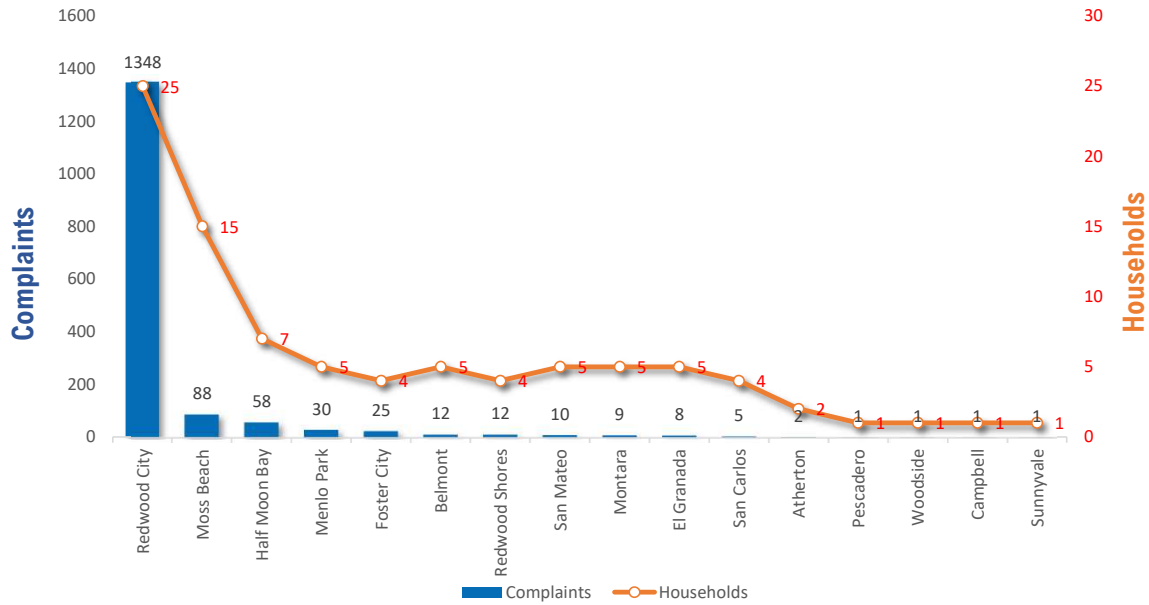

## 3-Month Totals & Trends

**90**

Households

**1,611**

Comments

**6,541**

YTD

CITY	COMPLAINTS	HOUSEHOLDS	COMPLAINTS/ HOUSEHOLD
Redwood City	1,348	25	53.9
Moss Beach	88	15	5.9
Half Moon Bay	58	7	8.3
Menlo Park	30	5	6.0
Foster City	25	4	6.3
Belmont	12	5	2.4
Redwood Shores	12	4	3.0
San Mateo	10	5	2.0
Montara	9	5	1.8
El Granada	8	5	1.6
San Carlos	5	4	1.3
Atherton	2	2	1.0
Pescadero	1	1	1.0
Campbell	1	1	1.0
Sunnyvale	1	1	1.0
Woodside	1	1	1.0
<b>Totals</b>	<b>1,611</b>	<b>90</b>	<b>17.9</b>