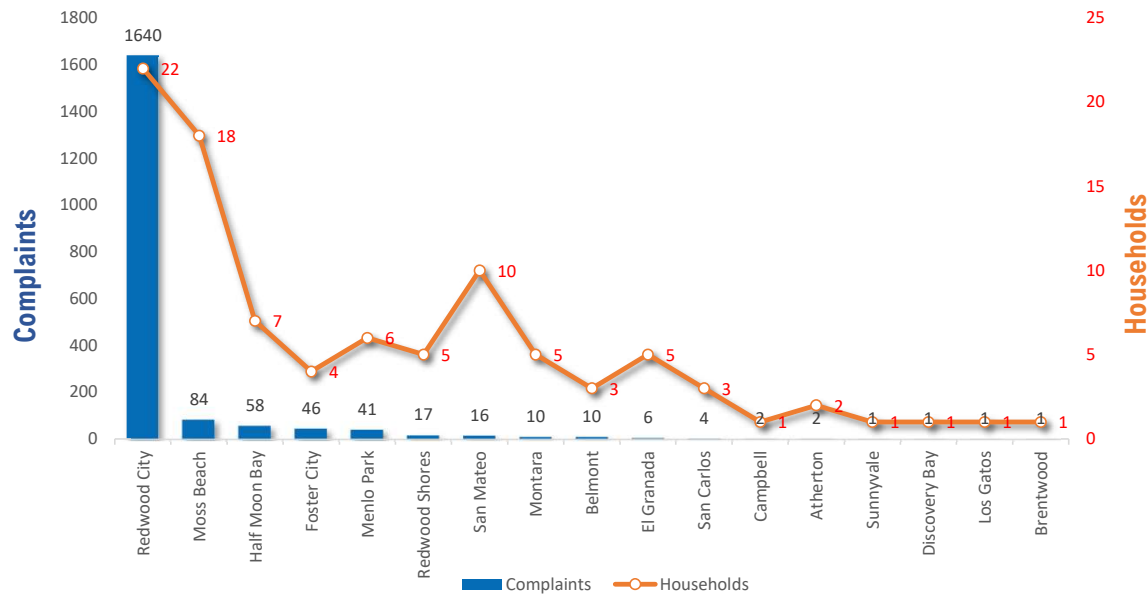

SAN MATEO COUNTY AIRPORTS

COMPLAINT REPORT

JUL - SEP 2022

3-Month Totals & Trends

95

Households

1,940

Comments

6,182

YTD

CITY	COMPLAINTS	HOUSEHOLDS	COMPLAINTS/ HOUSEHOLD
Redwood City	1,640	22	74.5
Moss Beach	84	18	4.7
Half Moon Bay	58	7	8.3
Foster City	46	4	11.5
Menlo Park	41	6	6.8
Redwood Shores	17	5	3.4
San Mateo	16	10	1.6
Belmont	10	3	3.3
Montara	10	5	2.0
El Granada	6	5	1.2
San Carlos	4	3	1.3
Campbell	2	1	2.0
Atherton	2	2	1.0
Brentwood	1	1	1.0
Discovery Bay	1	1	1.0
Los Gatos	1	1	1.0
Sunnyvale	1	1	1.0
Totals	1,940	95	20.4