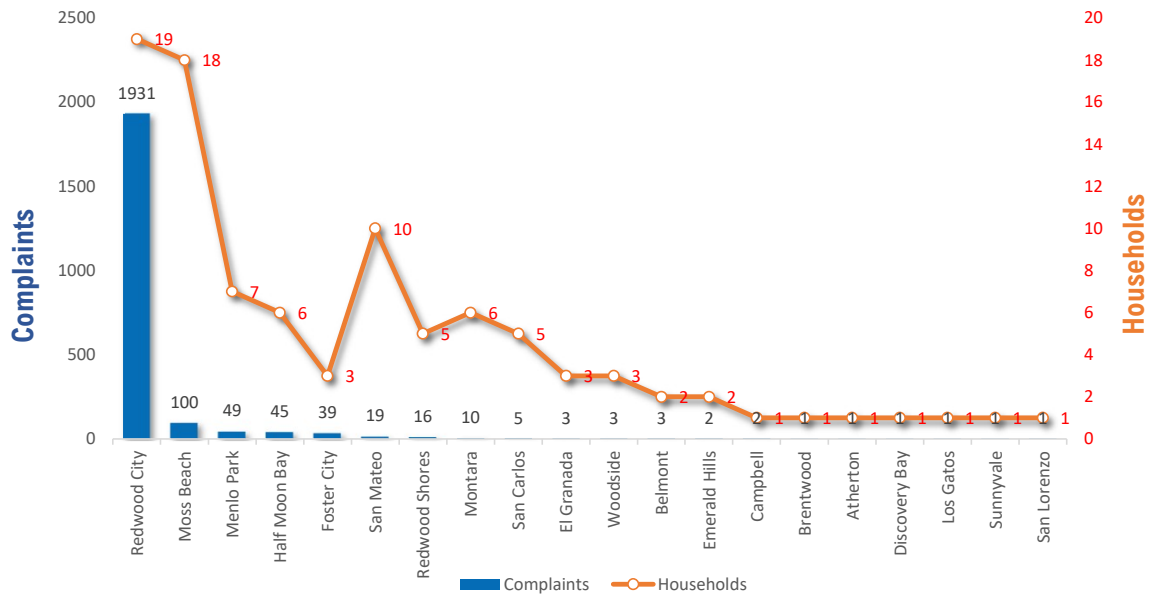

## 3-Month Totals & Trends

**96**

Households

**2,233**

Comments

**5,754**

YTD

CITY	COMPLAINTS	HOUSEHOLDS	COMPLAINTS/ HOUSEHOLD
Redwood City	1,931	19	101.6
Moss Beach	100	18	5.6
Menlo Park	49	7	7.0
Half Moon Bay	45	6	7.5
Foster City	39	3	13.0
San Mateo	19	10	1.9
Redwood Shores	16	5	3.2
Montara	10	6	1.7
San Carlos	5	5	1.0
Woodside	3	3	1.0
Belmont	3	2	1.5
El Granada	3	3	1.0
Emerald Hills	2	2	1.0
Campbell	2	1	2.0
San Lorenzo	1	1	1.0
Discovery Bay	1	1	1.0
Brentwood	1	1	1.0
Atherton	1	1	1.0
Sunnyvale	1	1	1.0
Los Gatos	1	1	1.0
<b>Totals</b>	<b>2,233</b>	<b>96</b>	<b>23.3</b>