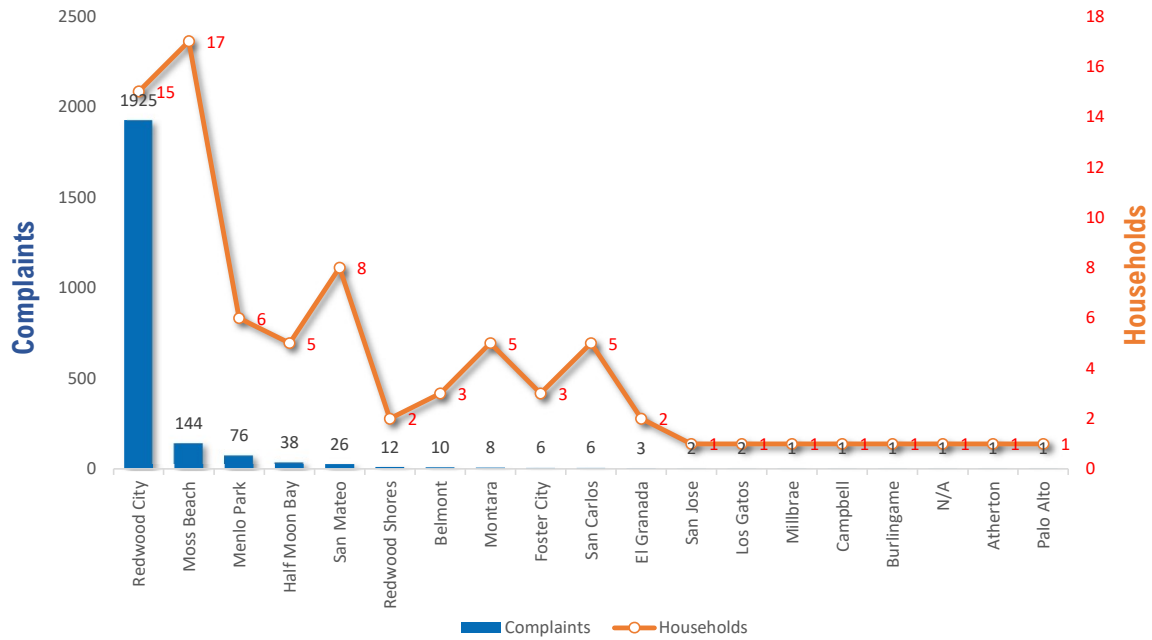

SAN MATEO COUNTY AIRPORTS

COMPLAINT REPORT

JAN - MAR 2022

3-Month Totals & Trends

79

Households

2,264

Comments

2,264

YTD

CITY	COMPLAINTS	HOUSEHOLDS	COMPLAINTS/ HOUSEHOLD
Redwood City	1,925	15	128.3
Moss Beach	144	17	8.5
Menlo Park	76	6	12.7
Half Moon Bay	38	5	7.6
San Mateo	26	8	3.3
Redwood Shores	12	2	6.0
Belmont	10	3	3.3
Montara	8	5	1.6
San Carlos	6	5	1.2
Foster City	6	3	2.0
El Granada	3	2	1.5
San Jose	2	1	2.0
Los Gatos	2	1	2.0
Campbell	1	1	1.0
N/A	1	1	1.0
Palo Alto	1	1	1.0
Millbrae	1	1	1.0
Burlingame	1	1	1.0
Atherton	1	1	1.0
Totals	2,264	79	28.7