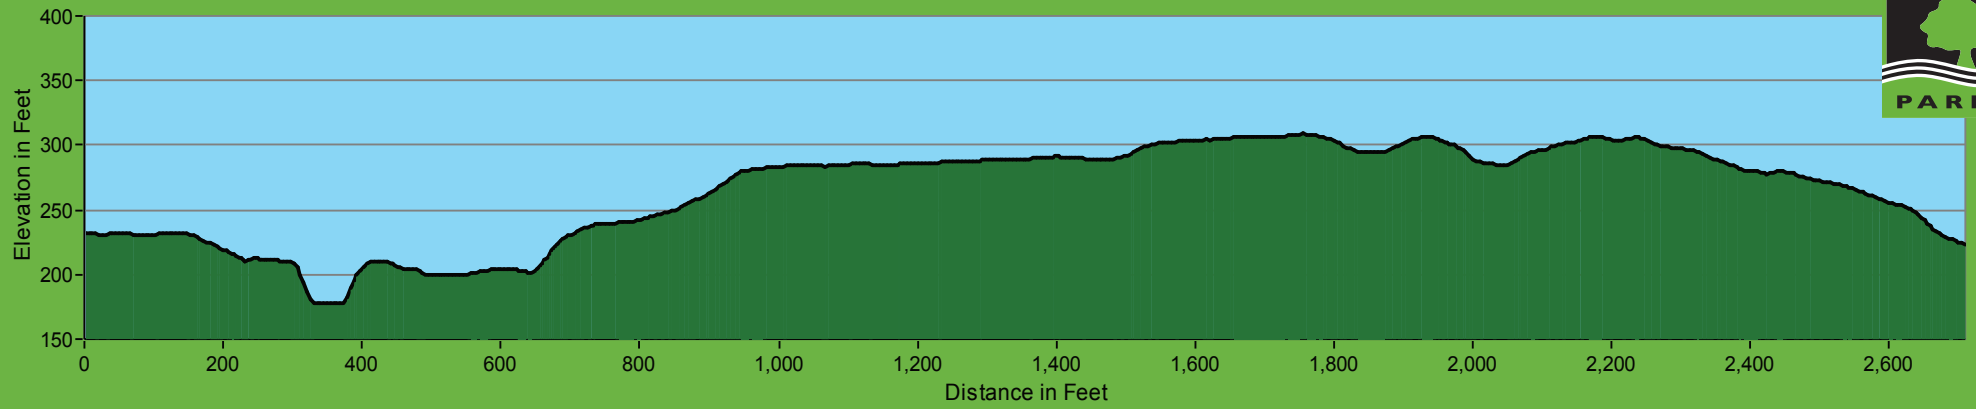

Memorial Park - Wurr Trail Profile

131 Foot Elevation Change / Profile Begins at Tan Oak Picnic Area and ends at Sequoia Trail