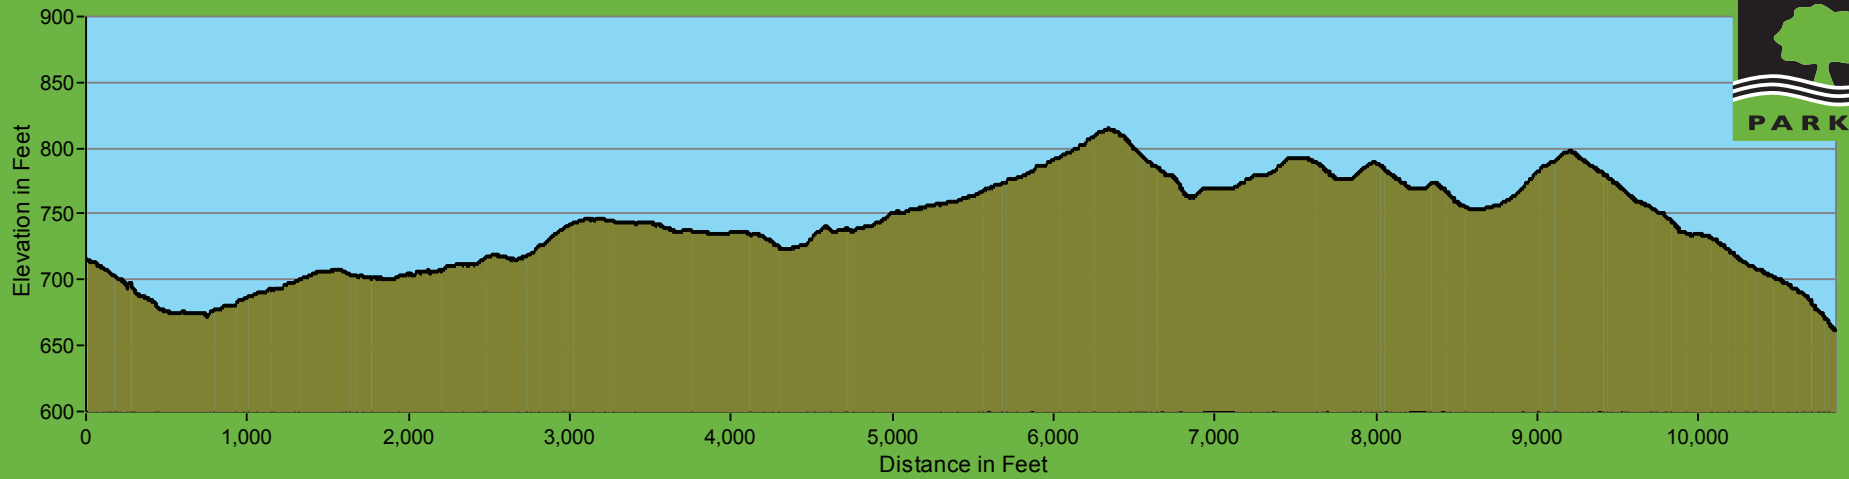

### San Bruno Mountain - Saddle Trail Profile

153 Foot Elevation Change / Profile begins at Old Guadalupe Trail and ends at Lower Radio Road parking