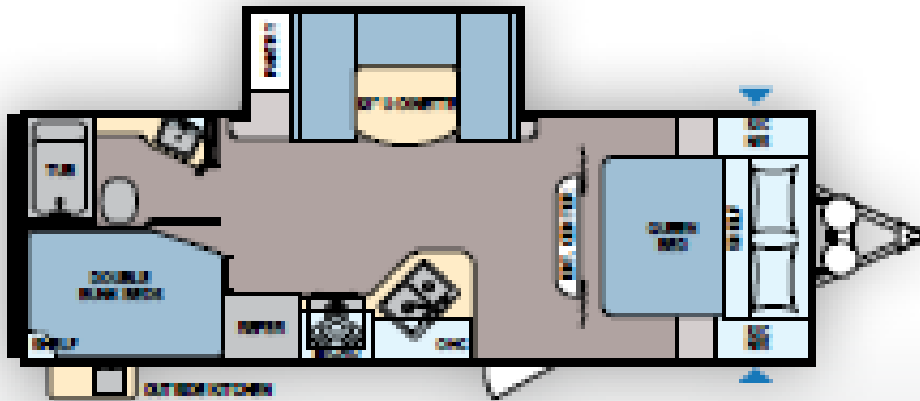

Lantern LT | 17RD

Ext. Length: **21' 2"** Ext. Height: **8' 10"**

Average Shipping Weight: **3,136** Sleeps **2-4**

Floorplan	17RD
*AVG Shipping Weight (LBS)	3,136
Cargo Capacity (LBS)	2,340
Dry Hitch Weight (LBS)	445
**Exterior Length	21' 2"
Exterior Width	96"
Exterior Height (with A/C)	107"
***Fresh Water Capacity	27
Black Water Capacity	28
Grey Water Capacity	28

Lantern | 215BH

Ext. Length: 25' 11" Ext. Height: 10' 7"
 Average Shipping Weight: 4,448 Sleeps 5-7

Floorplan	215BH
*AVG Shipping Weight (LBS)	4,448
Cargo Capacity (LBS)	2,340
Dry Hitch Weight (LBS)	450
**Exterior Length	25' 11"
Exterior Width	96"
Exterior Height (with A/C)	127"
***Fresh Water Capacity	60
Black Water Capacity	42
Grey Water Capacity	42

Lantern | 244BH

Ext. Length: 27' 7" Ext. Height: 11' 4"

Average Shipping Weight: 5,421 Sleeps 6-8

Floorplan	244BH
*AVG Shipping Weight (LBS)	5,421
Cargo Capacity (LBS)	2,340
Dry Hitch Weight (LBS)	640
**Exterior Length	27' 7"
Exterior Width	96"
Exterior Height (with A/C)	133"
***Fresh Water Capacity	60
Black Water Capacity	42
Grey Water Capacity	42

Lantern | 280RL

Ext. Length: 32' 6" Ext. Height: 11' 3"
 Average Shipping Weight: 6,169 Sleeps 4-6

Floorplan	280RL
*AVG Shipping Weight (LBS)	6,169
Cargo Capacity (LBS)	2,340
Dry Hitch Weight (LBS)	816
**Exterior Length	32' 6"
Exterior Width	96"
Exterior Height (with A/C)	135"
***Fresh Water Capacity	60
Black Water Capacity	42
Grey Water Capacity	42