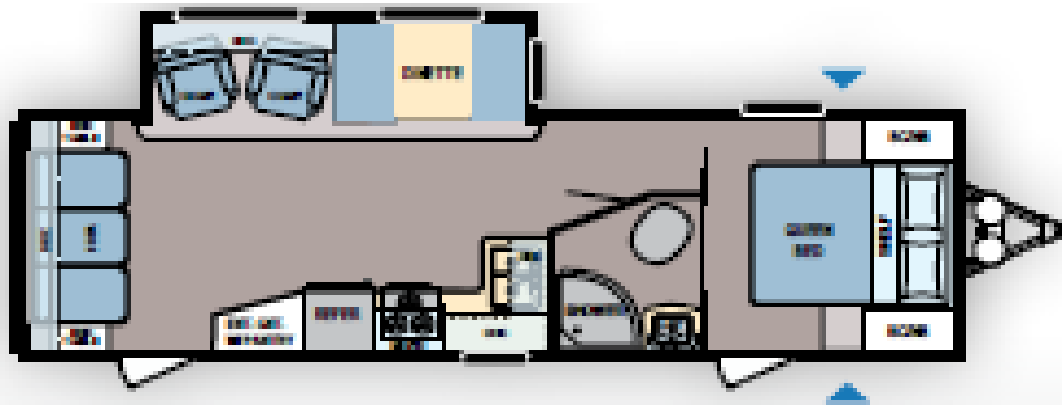

Lantern | 262BH

Ext. Length: 30' 7" Ext. Height: 11' 4"

Average Shipping Weight: 5,789 Sleeps 8-10

Floorplan	262BH
*AVG Shipping Weight (LBS)	5,789
Cargo Capacity (LBS)	2,340
Dry Hitch Weight (LBS)	739
**Exterior Length	30' 7"
Exterior Width	96"
Exterior Height (with A/C)	136"
***Fresh Water Capacity	60
Black Water Capacity	42
Grey Water Capacity	42

Lantern | 263BH

Ext. Length: 30' 7" Ext. Height: 11' 1"

Average Shipping Weight: 5,871 Sleeps 8

Floorplan	263BH
*AVG Shipping Weight (LBS)	5,871
Cargo Capacity (LBS)	2,340
Dry Hitch Weight (LBS)	782
**Exterior Length	30' 7"
Exterior Width	96"
Exterior Height (with A/C)	133"
***Fresh Water Capacity	60
Black Water Capacity	42
Grey Water Capacity	42

Lantern | 295QB

Ext. Length: 32' 8" Ext. Height: 11' 3"

Average Shipping Weight: 6,231 Sleeps 8-9

Floorplan	295QB
*AVG Shipping Weight (LBS)	6,231
Cargo Capacity (LBS)	2,340
Dry Hitch Weight (LBS)	814
**Exterior Length	32' 8"
Exterior Width	96"
Exterior Height (with A/C)	136"
***Fresh Water Capacity	60
Black Water Capacity	42
Grey Water Capacity	42

Lantern | 280RL

Ext. Length: 32' 6" Ext. Height: 11' 3"
 Average Shipping Weight: 6,169 Sleeps 4-6

Floorplan	280RL
*AVG Shipping Weight (LBS)	6,169
Cargo Capacity (LBS)	2,340
Dry Hitch Weight (LBS)	816
**Exterior Length	32' 6"
Exterior Width	96"
Exterior Height (with A/C)	135"
***Fresh Water Capacity	60
Black Water Capacity	42
Grey Water Capacity	42