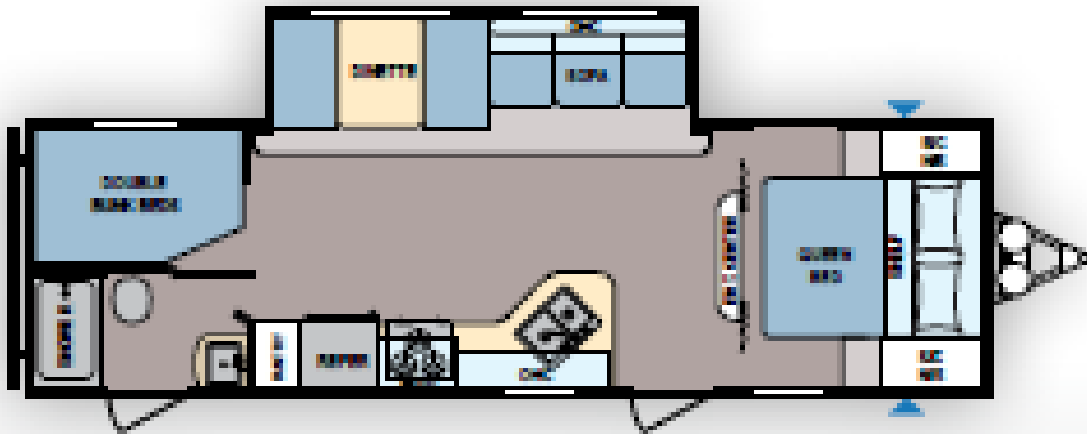

Lantern | 244BH

Ext. Length: 27' 7" Ext. Height: 11' 4"

Average Shipping Weight: 5,421 Sleeps 6-8

Floorplan	244BH
*AVG Shipping Weight (LBS)	5,421
Cargo Capacity (LBS)	2,340
Dry Hitch Weight (LBS)	640
**Exterior Length	27' 7"
Exterior Width	96"
Exterior Height (with A/C)	133"
***Fresh Water Capacity	60
Black Water Capacity	42
Grey Water Capacity	42

Lantern | 262BH

Ext. Length: 30' 7" Ext. Height: 11' 4"

Average Shipping Weight: 5,789 Sleeps 8-10

Floorplan	262BH
*AVG Shipping Weight (LBS)	5,789
Cargo Capacity (LBS)	2,340
Dry Hitch Weight (LBS)	739
**Exterior Length	30' 7"
Exterior Width	96"
Exterior Height (with A/C)	136"
***Fresh Water Capacity	60
Black Water Capacity	42
Grey Water Capacity	42

Lantern | 263BH

Ext. Length: 30' 7" Ext. Height: 11' 1"

Average Shipping Weight: 5,871 Sleeps 8

Floorplan	263BH
*AVG Shipping Weight (LBS)	5,871
Cargo Capacity (LBS)	2,340
Dry Hitch Weight (LBS)	782
**Exterior Length	30' 7"
Exterior Width	96"
Exterior Height (with A/C)	133"
***Fresh Water Capacity	60
Black Water Capacity	42
Grey Water Capacity	42

Lantern | 280RL

Ext. Length: 32' 6" Ext. Height: 11' 3"
 Average Shipping Weight: 6,169 Sleeps 4-6

Floorplan	280RL
*AVG Shipping Weight (LBS)	6,169
Cargo Capacity (LBS)	2,340
Dry Hitch Weight (LBS)	816
**Exterior Length	32' 6"
Exterior Width	96"
Exterior Height (with A/C)	135"
***Fresh Water Capacity	60
Black Water Capacity	42
Grey Water Capacity	42