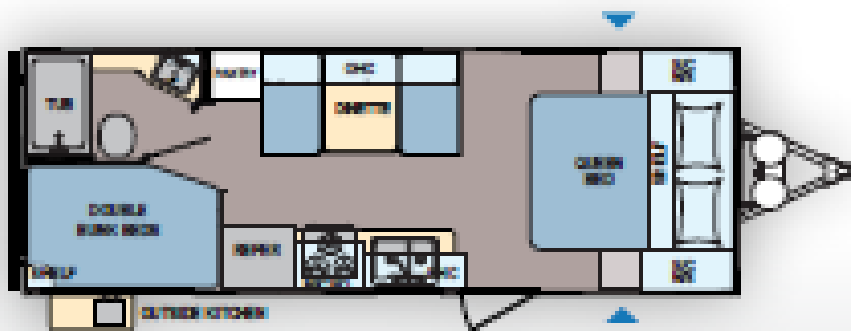

COUNTY OF SAN MATEO

855 Barron Ave: Travel Trailer & Park Model Options

Travel Trailers

- 7 options
- Accommodate 2-8 persons
- Lengths range from 20.6' – 32.9'

Unit Type	Length	Occupancy
Coleman 17RD	21'5"	2-3 people
Coleman 215BH	25'11"	5-7 people
Coleman 244BH	27'7"	6-8 people
Coleman 262BH	30'7"	8-10 people
Coleman 263BH	30'7"	8-10 people
Coleman 295BH	32'8"	8-9 people
Coleman 280RL	32'6"	4-6 people

Lantern LT | 17RD

Ext. Length: **21' 2"** Ext. Height: **8' 10"**

Average Shipping Weight: **3,136** Sleeps **2-4**

Floorplan	17RD
*AVG Shipping Weight (LBS)	3,136
Cargo Capacity (LBS)	2,340
Dry Hitch Weight (LBS)	445
**Exterior Length	21' 2"
Exterior Width	96"
Exterior Height (with A/C)	107"
***Fresh Water Capacity	27
Black Water Capacity	28
Grey Water Capacity	28

Lantern | 215BH

Ext. Length: 25' 11" Ext. Height: 10' 7"
 Average Shipping Weight: 4,448 Sleeps 5-7

Floorplan	215BH
*AVG Shipping Weight (LBS)	4,448
Cargo Capacity (LBS)	2,340
Dry Hitch Weight (LBS)	450
**Exterior Length	25' 11"
Exterior Width	96"
Exterior Height (with A/C)	127"
***Fresh Water Capacity	60
Black Water Capacity	42
Grey Water Capacity	42

Lantern | 244BH

Ext. Length: 27' 7" Ext. Height: 11' 4"

Average Shipping Weight: 5,421 Sleeps 6-8

Floorplan	244BH
*AVG Shipping Weight (LBS)	5,421
Cargo Capacity (LBS)	2,340
Dry Hitch Weight (LBS)	640
**Exterior Length	27' 7"
Exterior Width	96"
Exterior Height (with A/C)	133"
***Fresh Water Capacity	60
Black Water Capacity	42
Grey Water Capacity	42