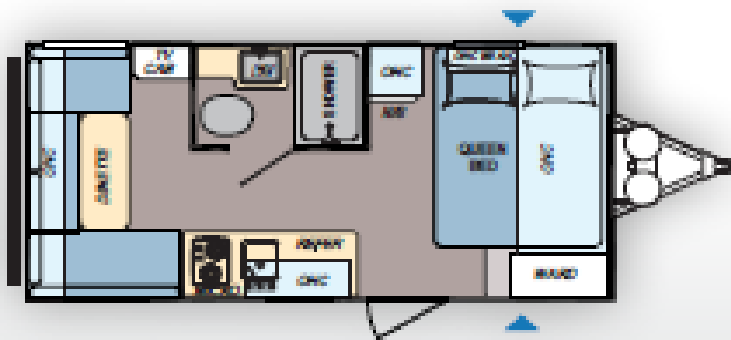

COUNTY OF SAN MATEO

855 Barron Ave: Travel Trailer & Park Model Options

Travel Trailers

- 7 options
- Accommodate 2-8 persons
- Lengths range from 20.6' – 32.9'

Unit Type	Length	Occupancy
Coleman 17RD	21'5"	2-3 people
Coleman 215BH	25'11"	5-7 people
Coleman 244BH	27'7"	6-8 people
Coleman 262BH	30'7"	8-10 people
Coleman 263BH	30'7"	8-10 people
Coleman 295BH	32'8"	8-9 people
Coleman 280RL	32'6"	4-6 people

Lantern LT | 17RD

Ext. Length: **21' 2"** Ext. Height: **8' 10"**

Average Shipping Weight: **3,136** Sleeps **2-4**

Floorplan	17RD
*AVG Shipping Weight (LBS)	3,136
Cargo Capacity (LBS)	2,340
Dry Hitch Weight (LBS)	445
**Exterior Length	21' 2"
Exterior Width	96"
Exterior Height (with A/C)	107"
***Fresh Water Capacity	27
Black Water Capacity	28
Grey Water Capacity	28

Lantern | 215BH

Ext. Length: 25' 11" Ext. Height: 10' 7"
 Average Shipping Weight: 4,448 Sleeps 5-7

Floorplan	215BH
*AVG Shipping Weight (LBS)	4,448
Cargo Capacity (LBS)	2,340
Dry Hitch Weight (LBS)	450
**Exterior Length	25' 11"
Exterior Width	96"
Exterior Height (with A/C)	127"
***Fresh Water Capacity	60
Black Water Capacity	42
Grey Water Capacity	42

Lantern | 244BH

Ext. Length: 27' 7" Ext. Height: 11' 4"

Average Shipping Weight: 5,421 Sleeps 6-8

Floorplan	244BH
*AVG Shipping Weight (LBS)	5,421
Cargo Capacity (LBS)	2,340
Dry Hitch Weight (LBS)	640
**Exterior Length	27' 7"
Exterior Width	96"
Exterior Height (with A/C)	133"
***Fresh Water Capacity	60
Black Water Capacity	42
Grey Water Capacity	42